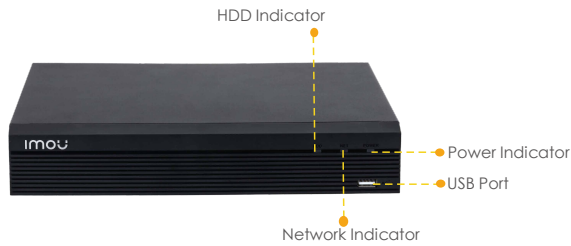

N14P

Power over Ethernet Recorder

4-Channel PoE NVR

The PoE Recorder is used to record videos and secure your home or business. Using Power over Ethernet technology, the recorder could provide the electricity and network for each camera via a Cat 5e/Cat 6 network cable.

1080P FHD Video
See more than 720P

PoE
Easy setup, real plug and go

Smart H.265+ Codec
Save more high-quality video in less space

Super Decoding
4ch 1080P real-time decoding

Local View
Local HDMI / VGA 1080P FHD output

Mass Storage
Support 1 HDD storage, up to 8TB

Two-way Talk
Real-time communication

Imou Life App
Monitoring at any time from anywhere

Record every second

Using a hard disk drive, recorder could uninterrupted record for a long time, and now easily store for more than a month by using the smart H.265 codec. You can play back the details of every time.

Front View

Back View

Specifications

System

Operating System: Embedded Linux
 Operation Display: WEB/GUI/Imou Life APP

Video

Video In: 4 Channels
 Video Out: 1 HDMI/1 VGA

Network