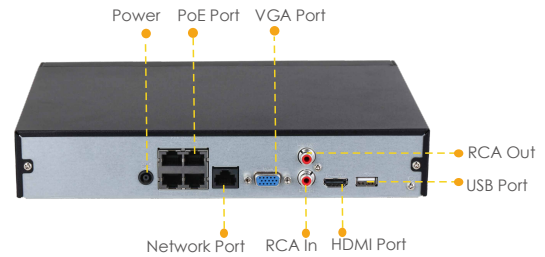

N14P

Power over Ethernet Recorder

4-Channel PoE NVR

The PoE Recorder is used to record videos and secure your home or business. Using Power over Ethernet technology, the recorder could provide the electricity and network for each camera via a Cat 5e/Cat 6 network cable.

1080P FHD Video
See more than 720P

PoE
Easy setup, real plug and go

Smart H.265+ Codec
Save more high-quality video in less space

Super Decoding
4ch 1080P real-time decoding

Local View
Local HDMI / VGA 1080P FHD output

Mass Storage
Support 1 HDD storage, up to 8TB

Two-way Talk
Real-time communication

Imou Life App
Monitoring at any time from anywhere

Record every second

Using a hard disk drive, recorder could uninterrupted record for a long time, and now easily store for more than a month by using the smart H.265 codec. You can play back the details of every time.

Front View

Back View

Specifications

System

Operating System: Embedded Linux
 Operation Display: WEB/GUI/Imou Life APP

Video

Video In: 4 Channels
 Video Out: 1 HDMI/1 VGA

Network