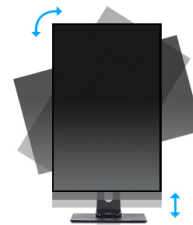

### 22" Full HD monitor with VA panel and a height adjustable stand

The ProLite XUB2294HSU featuring VA panel technology guarantees accurate and consistent colour reproduction with wide viewing angles. Input configuration including HDMI, DisplayPort and a USB hub assure compatibility with many platforms. The 150mm ergonomic height adjustable stand with pivot function allows you to easily adjust the monitor position to your preferences making it a solid solution for both home and the office.

Available also in black: [ProLite XUB2294HSU-B2](#)

#### VA matrix

VA panel technology offers higher contrast, darker blacks and much better viewing angles than standard TN technology. The screen will look good no matter what angle you look at it.

## 01 DISPLAY CHARACTERISTICS

Design	3-side borderless
Diagonal	21.5", 54.5cm
Panel	VA, matte finish
Native resolution	1920 x 1080 @75Hz (2.1 megapixel Full HD)
Aspect ratio	16:9
Panel brightness	250 cd/m <sup>2</sup>
Static contrast	3000:1
Advanced contrast	80M:1
Response time (MPRT)	1ms
Viewing zone	horizontal/vertical: 178°/178°, right/left: 89°/89°, up/down: 89°/89°
Colour support	16.7mIn (sRGB: 99%; NTSC: 72%)
Horizontal Sync	30 - 85kHz
Viewable area W x H	478.7 x 260.3mm, 18.8 x 10.2"
Pixel pitch	0.249mm
Colour	matte, white