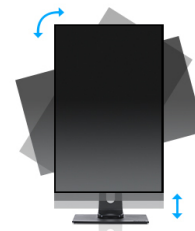

HAS (150mm) + Pivot (rotation both sides)

With a height adjustable stand you will create an ergonomic work posture and position that meets all health and safety requirements. This will not only prevent any health issues but will also increase your productivity. The pivot function allows the screen to rotate from landscape to portrait orientation. This functionality can be useful if the application requires more height than width.