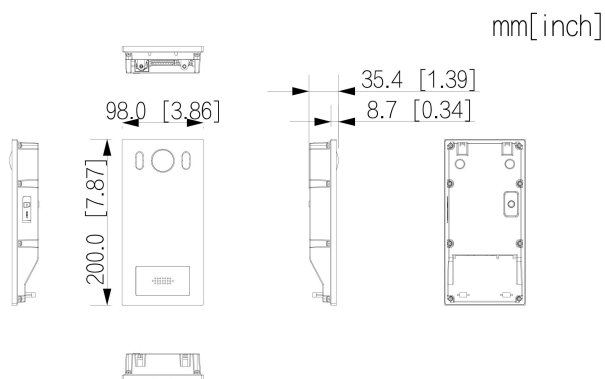

Ordering Information

Type	Model	Description
2-wire IP Apartment Door Station	DHI-VTO6222E-P	2-wire IP Apartment Door Station