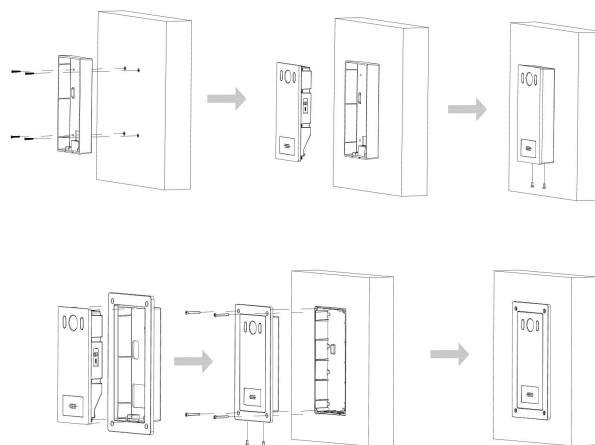

DHI-VTO6222E-P

Port	
RS-485	1
Wiegand	1
Alarm Input	1
Alarm Output	1
Power Output	1 port, 12 V/600 mA
Door Bell	1
Exit Button	1
Lock Control	1
Network Port	1 × RJ-45 port, 10Mbps/100Mbps network port

Alarm	
Tamper Alarm	Yes

General	
Appearance Color	Silver
Power Supply	48 VDC, 0.4 A, PoE (802.3af/at)
Power Adapter	Optional
Installation	Flush Mount; Surface Mount
Certifications	CE
Accessory	Flush mount box (optional); Surface mount box (optional)
Product Dimensions	200.0 mm × 98.0 mm × 35.4 mm (7.87" × 3.86" × 1.39")
Protection	IK08, IP65 (silicone sealant is needed, see the quick start guide)
Operating Temperature	-40 °C to +60 °C (-40 °F to +140 °F)
Operating Humidity	10%–90% (RH), non-condensing
Operating Environment	Outdoor
Operating Altitude	Beneath 3000 m (9842.52 ft)
Power Consumption	≤ 5 W (standby), ≤ 7 W (working)
Gross Weight	657 g (1.45 lb)
Storage Temperature	0 °C to +40 °C (+32 °F to +104 °F)
Storage Humidity	30%–75%(RH)

Installation

Dimensions (mm[inch])