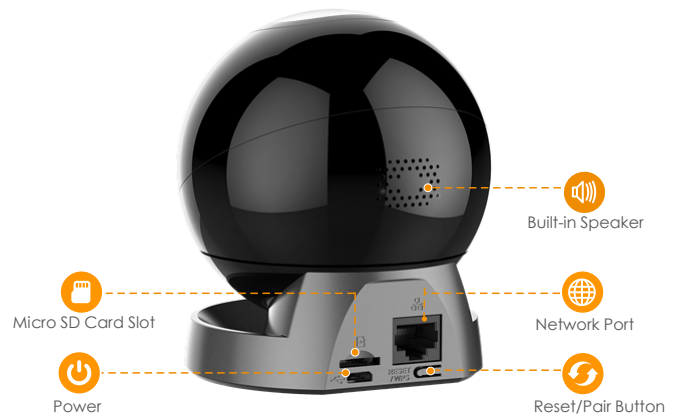

Imou

Ranger IQ

All-connected AI Gateway Camera

With 1080P Full HD live monitoring and pan & tilt feature, Ranger IQ ensures every corner of your home completely covered. With Sony Starlight sensor it can see color streaming clearly even when it is getting dark. Human Detection quickly finds human targets in the images and send you accurate alerts. With Airfly it can work as center of a smart alarm system, and automatically pan & tilt to watch what really matters.

Abnormal Sound Alarm

Sends alerts to your smartphone when it detects abnormal sound

Airfly Gateway

Smart connect to alarm sensors

Built-in Siren

Scare strangers away from your home

Diversified Storage

Supports NVR, Cloud Storage or Micro SD card (up to 256GB)

Auto-cruise

Survey the area 360° horizontally

Stay close with what you care

With Cloud service, you will have access to what you care as long as Internet is available. You can record daily or motion videos on Cloud and playback anytime anywhere.

Front View

Back View

Specifications

Camera

1/2.8 2" Megapixel Progressive CMOS
2MP (1920 x 1080)
Night Vision: 10m(33ft) Distance
Starlight night vision
3.6mm Fixed Lens
Field of View : 87° (H), 46° (V), 107° (D)
355° Pan & 0~90° Tilt