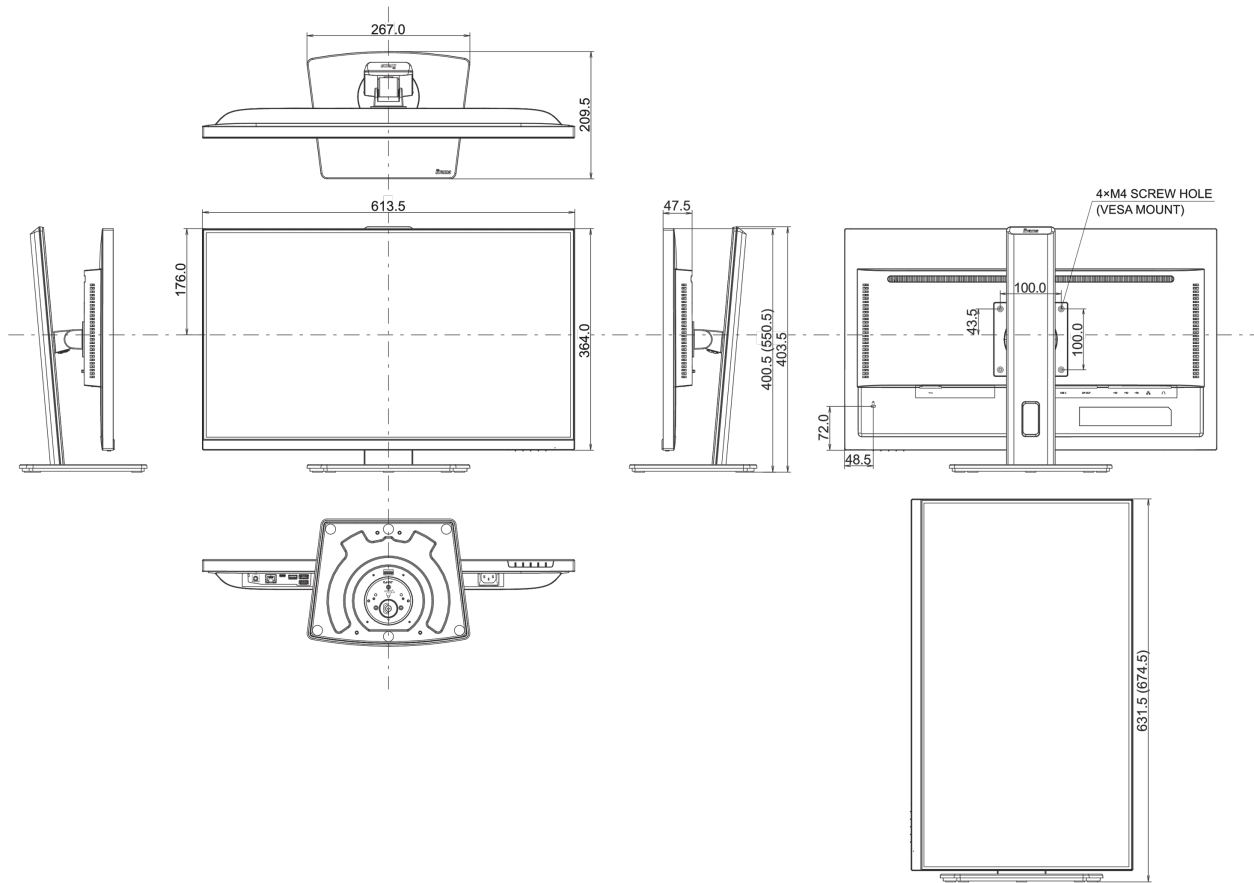

## 04 MECHANICAL

Display position adjustments	height, swivel, tilt, pivot (rotation both sides)
Height adjustment	150mm
Rotation (PIVOT function)	90°
Swivel stand	90°; 45° left; 45° right
Tilt angle	23° up; 5° down

## 08 DIMENSIONS / WEIGHT

Product dimensions W x H x D	613.5 x 400.5 (550.5) x 209.5mm
Box dimensions W x H x D	679 x 427 x 130mm
Weight (without box)	6.1kg
Weight (with box)	8.7kg
EAN code	4948570123285