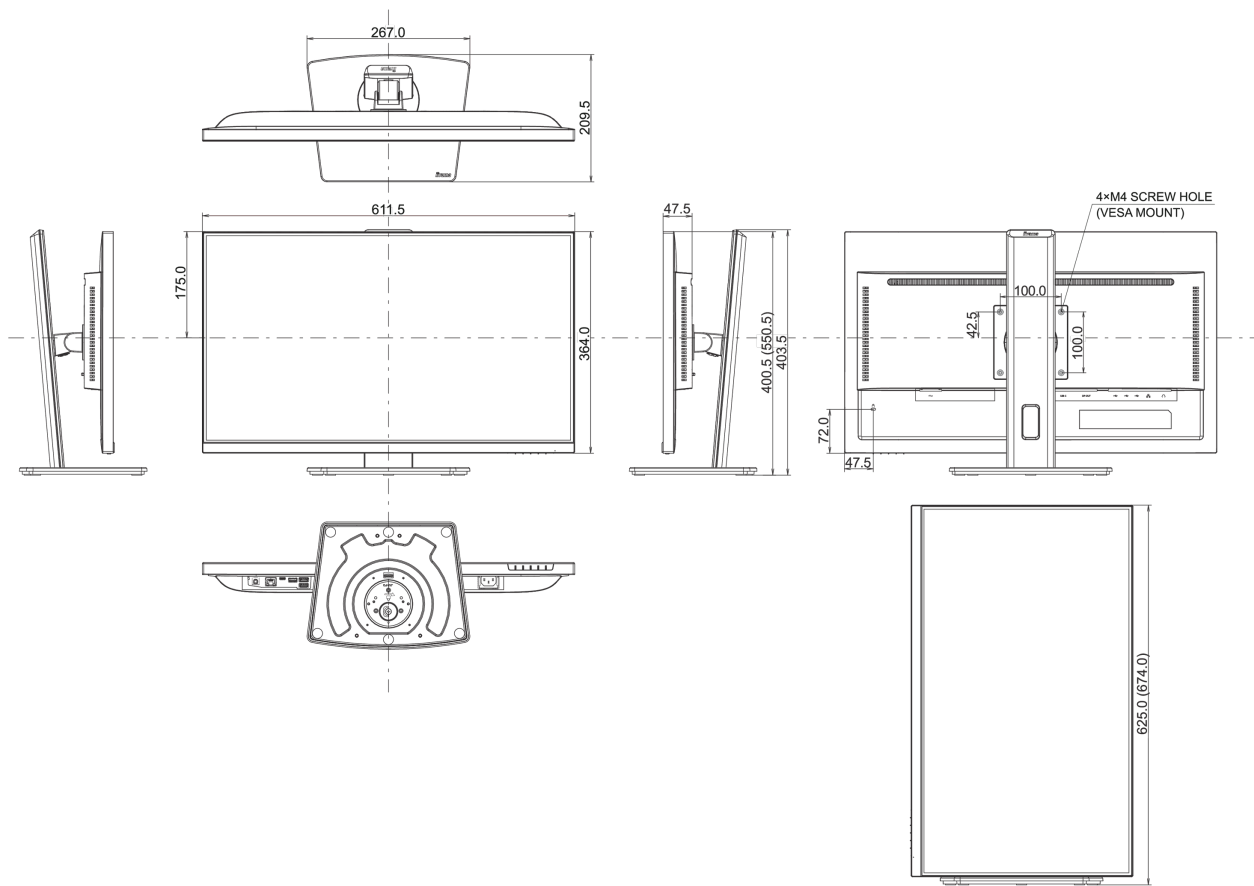

04 MECHANICAL

Display position adjustments	height, swivel, tilt, pivot (rotation both sides)
Height adjustment	150mm

Rotation (PIVOT function)	90°
Swivel stand	90°; 45 ° left; 45° right
Tilt angle	23° up; 5° down
VESA mounting	100 x 100mm
Cable management system	yes

05 ACCESSORIES INCLUDED

Cables	power, HDMI, USB-C
Other	quick start guide, safety guide

06 POWER MANAGEMENT

Power supply unit	internal
Power supply	AC 100 - 240V, 50/60Hz
Power usage	24W typical, 0.5W stand by, 03W off mode

08 DIMENSIONS / WEIGHT

Product dimensions W x H x D	611.5 x 400.5 (550.5) x 209.5mm
Box dimensions W x H x D	679 x 427 x 130mm
Weight (without box)	6kg
Weight (with box)	8.7kg
EAN code	4948570124978

All trademarks and registered trademarks acknowledged. E & O E. Specification subject to change without notice. All LCD's comply with ISO-9241-307:2008 in connection with pixel defects.