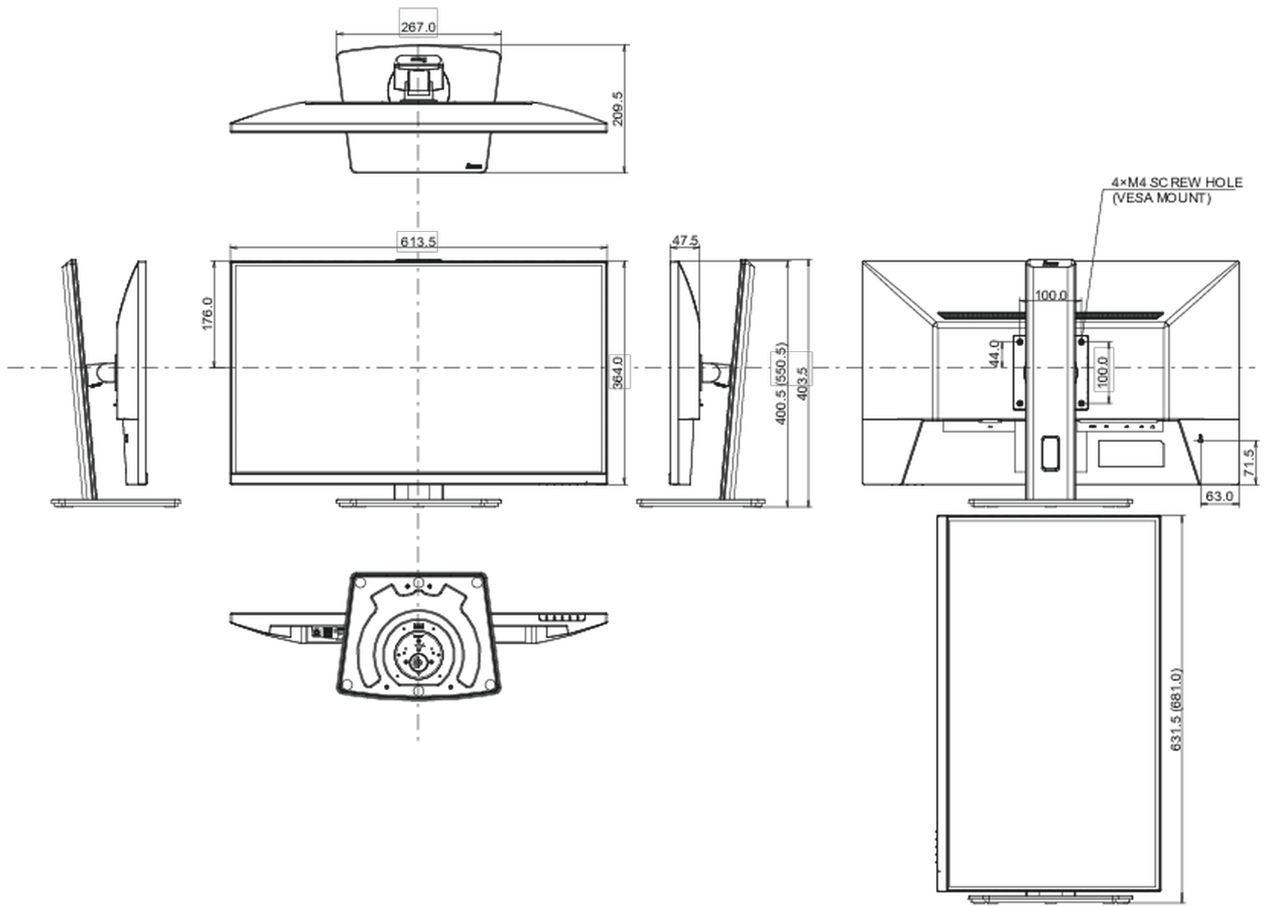

01 DISPLAY CHARACTERISTICS

Design	3-side borderless
Diagonal	27", 68.65cm
Panel	IPS panel technology LED, matte finish
Native resolution	2560 x 1440 @100Hz (3.7 megapixel QHD)
Aspect ratio	16:9
Panel brightness	300 cd/m ²
Static contrast	1300:1
Advanced contrast	80M:1
Response time (MPRT)	1ms
Viewing zone	horizontal/vertical: 178°/178°, right/left: 89°/89°, up/down: 89°/89°
Colour support	16.7mIn (sRGB: 96%; NTSC: 72%)
Horizontal Sync	30 - 151kHz
Viewable area W x H	596.7 x 335.7mm, 23.5 x 12.2"
Pixel pitch	0.233mm
Colour	matte, black

04 MECHANICAL

Display position adjustments	height, swivel, tilt, pivot (rotation both sides)
Height adjustment	150mm
Rotation (PIVOT function)	90°
Swivel stand	120°; 60° left; 60° right
Tilt angle	23° up; 5° down
VESA mounting	100 x 100mm

08 DIMENSIONS / WEIGHT

Product dimensions W x H x D	613.5 x 400.5 (550.5) x 209.5mm
Box dimensions W x H x D	691 x 447 x 142mm
Weight (without box)	5.6kg
Weight (with box)	7.3kg
EAN code	4948570124657

All trademarks and registered trademarks acknowledged. E & O E. Specification subject to change without notice. All LCD's comply with ISO-9241-307:2008 in connection with pixel defects.