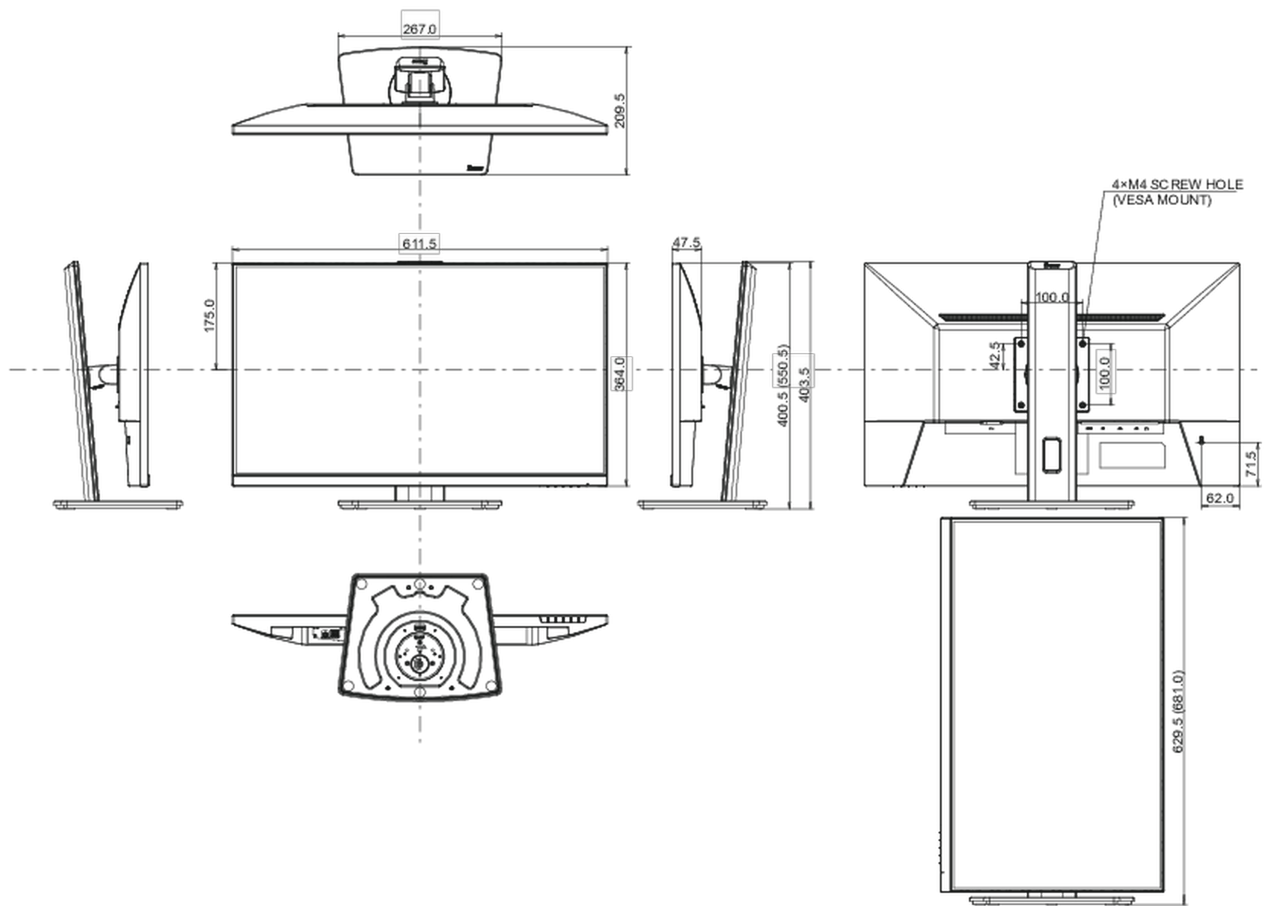

01 DISPLAY CHARACTERISTICS

Design	3-side borderless
Diagonal	27", 68.6cm
Panel	IPS
Native resolution	1920 x 1080 @100Hz
Aspect ratio	16:9
Panel brightness	250 cd/m ²
Static contrast	1000:1
Advanced contrast	80M:1
Response time (MPRT)	1ms
Viewing zone	horizontal/vertical: 178°/178°, right/left: 89°/89°, up/down: 89°/89°
Colour support	16.7mln
Horizontal Sync	30 - 110kHz
Viewable area W x H	597.9 x 336.3mm, 23.5 x 13.2"
Pixel pitch	0.311mm
Colour	matte, black

04 MECHANICAL

Display position adjustments	height, swivel, tilt, pivot (rotation both sides)
Height adjustment	150mm
Rotation (PIVOT function)	90°
Swivel stand	90°; 45° left; 45° right
Tilt angle	23° up; 5° down
VESA mounting	100 x 100mm

Cable management system yes

05 ACCESSORIES INCLUDED

Cables	power, USB, HDMI
Other	quick start guide, safety guide

06 POWER MANAGEMENT

Power supply unit	internal
Power supply	AC 100 - 240V, 50/60Hz
Power usage	22W typical, 0.5W stand by, 0.3W off mode

08 DIMENSIONS / WEIGHT

Product dimensions W x H x D	611.5 x 400.5 (550.5) x 209.5mm
Box dimensions W x H x D	691 x 447 x 142mm
Weight (without box)	5.4kg
Weight (with box)	6.5kg
EAN code	4948570123063

All trademarks and registered trademarks acknowledged. E & O E. Specification subject to change without notice. All LCD's comply with ISO-9241-307:2008 in connection with pixel defects.