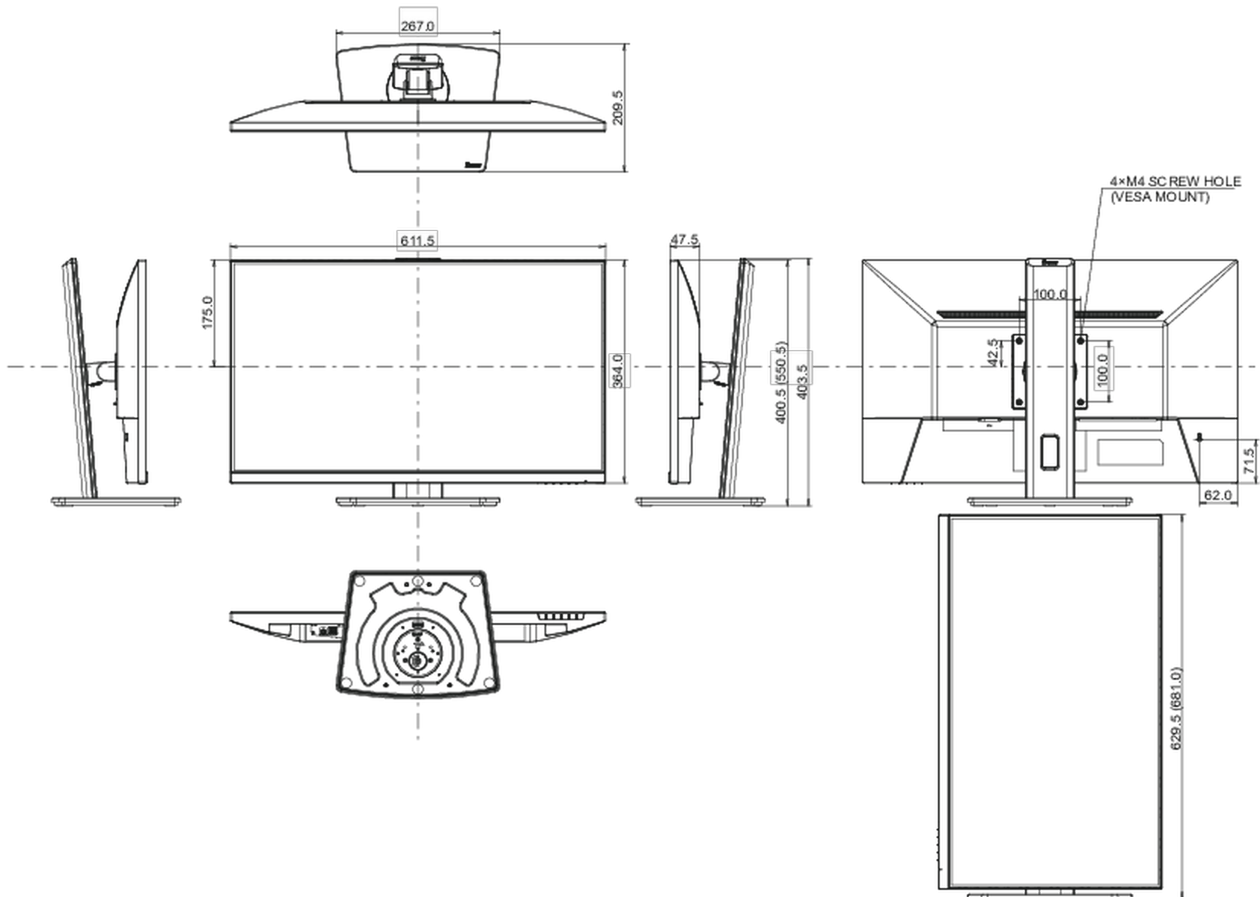

## 04 MECHANICAL

<b>Display position adjustments</b>	height, swivel, tilt, pivot (rotation both sides)
<b>Height adjustment</b>	150mm
<b>Rotation (PIVOT function)</b>	90°
<b>Swivel stand</b>	120°; 60° left; 60° right
<b>Tilt angle</b>	23° up; 5° down
<b>VESA mounting</b>	100 x 100mm
<b>Cable management system</b>	yes

## 08 DIMENSIONS / WEIGHT

Product dimensions W x H x D	611.5 x 435 x 189mm
Box dimensions W x H x D	691 x 142 x 447mm
Weight (without box)	5.4kg
Weight (with box)	6.5kg
EAN code	4948570124633

*All trademarks and registered trademarks acknowledged. E & O E. Specification subject to change without notice. All LCD's comply with ISO-9241-307:2008 in connection with pixel defects.*