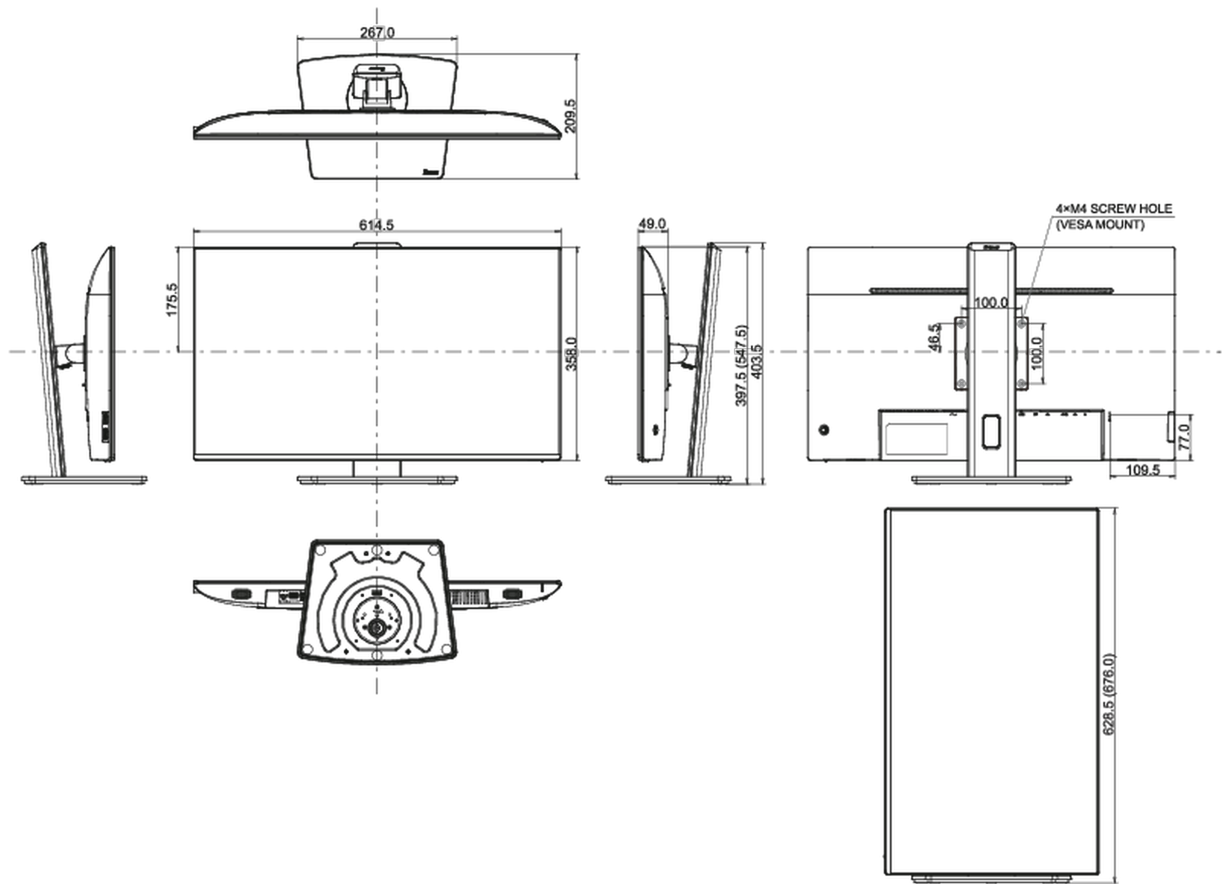

All trademarks and registered trademarks acknowledged. E & O E. Specification subject to change without notice. All LCD's comply with ISO-9241-307:2008 in connection with pixel defects.

© IYAMA CORPORATION. ALL RIGHTS RESERVED