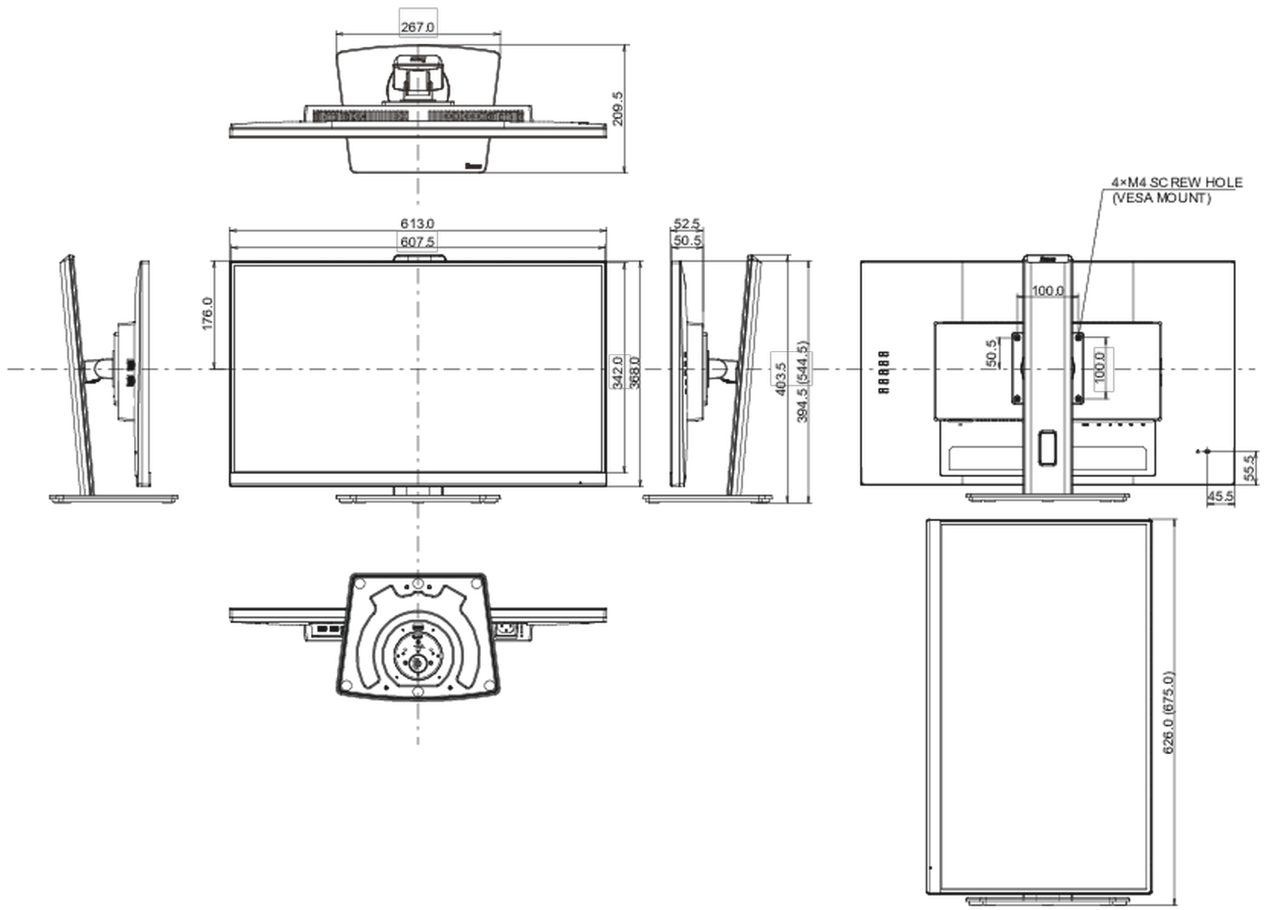

## 08 DIMENSIONS / WEIGHT

Product dimensions W x H x D 613.5 x 394 (544.5) x 209.5mm

Box dimensions W x H x D 690 x 455 x 168mm

Weight (without box) 6.1kg

Weight (with box) 7.9kg

EAN code 4948570123384

All trademarks and registered trademarks acknowledged. E & O E. Specification subject to change without notice. All LCD's comply with ISO-9241-307:2008 in connection with pixel defects.