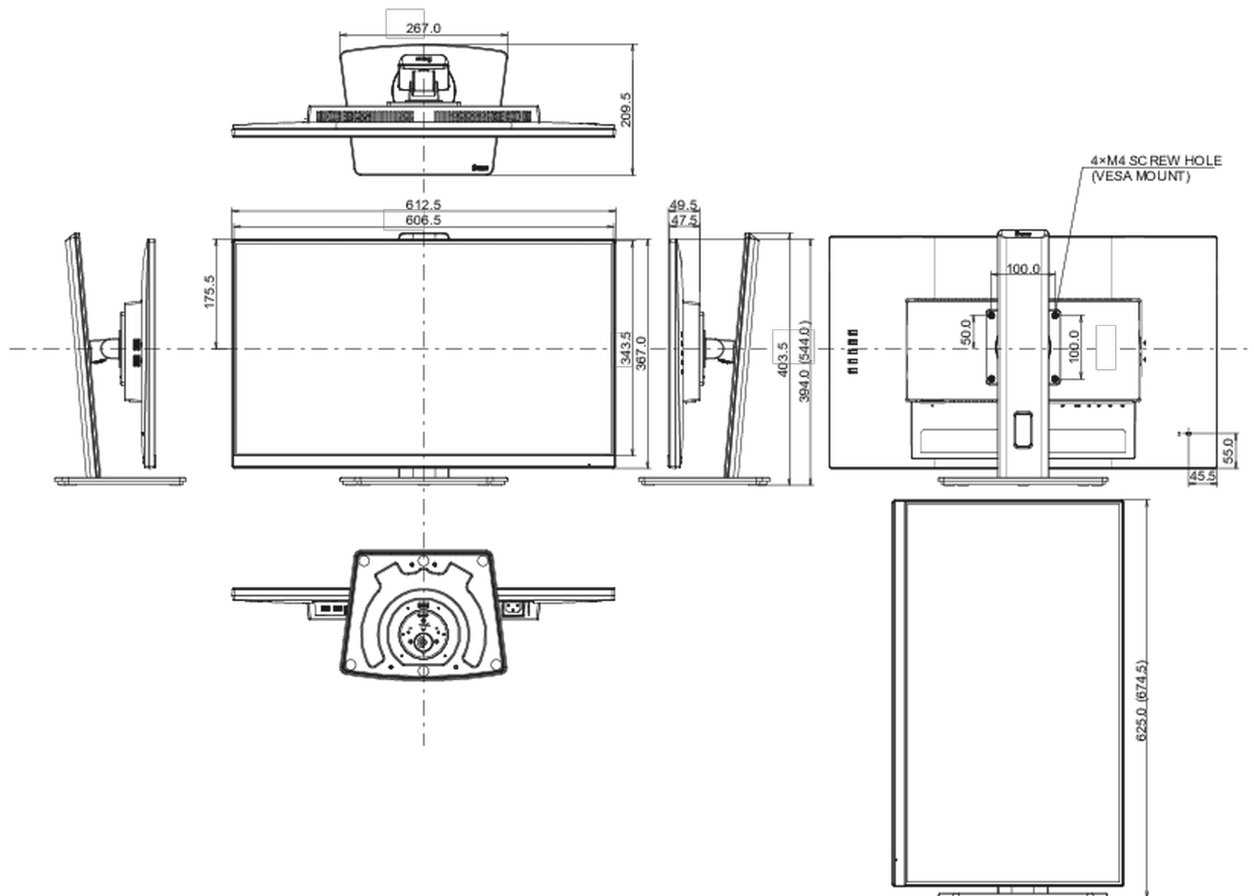

04 MECHANICAL

Display position adjustments	height, swivel, tilt, pivot (rotation both sides)
Height adjustment	150mm
Rotation (PIVOT function)	90°
Swivel stand	90°; 45° left; 45° right
Tilt angle	22° up; 5° down
VESA mounting	100 x 100mm
Cable management system	yes

05 ACCESSORIES INCLUDED

Cables	power, USB, HDMI, DP
Other	quick start guide, safety guide

06 POWER MANAGEMENT

Power supply unit	internal
Power supply	AC 100 - 240V, 50/60Hz
Power usage	17W typical, 0.5W stand by, 0.3W off mode

08 DIMENSIONS / WEIGHT

Product dimensions W x H x D	612.5 x 394 (544) x 209.5mm
Box dimensions W x H x D	690 x 455 x 168mm
Weight (without box)	5.7kg
EAN code	4948570123360

All trademarks and registered trademarks acknowledged. E & O E. Specification subject to change without notice. All LCD's comply with ISO-9241-307:2008 in connection with pixel defects.