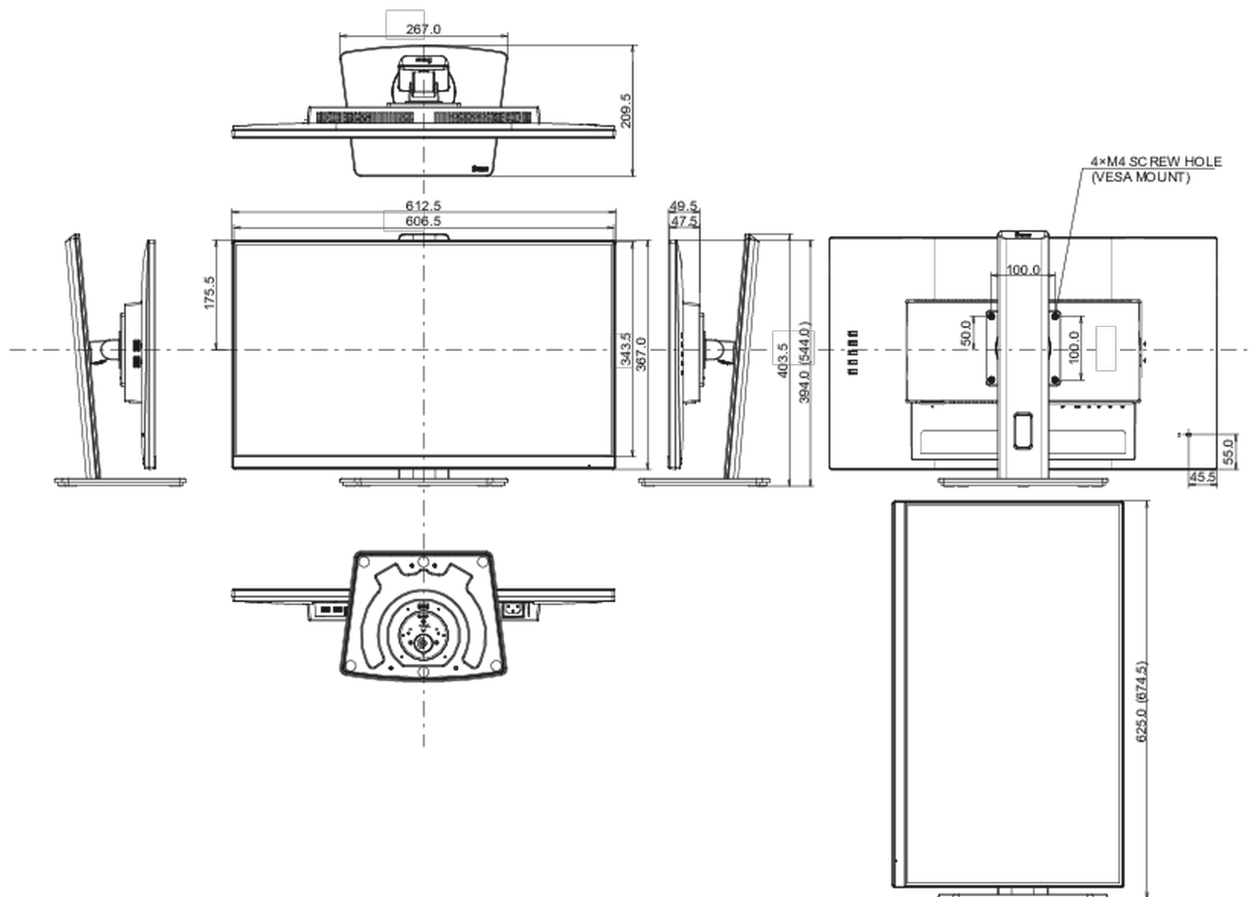

04 MECHANICAL

Display position adjustments	height, swivel, tilt, pivot (rotation both sides)
Height adjustment	150mm
Rotation (PIVOT function)	90°
Swivel stand	90°; 45° left; 45° right
Tilt angle	22° up; 5° down
VESA mounting	100 x 100mm

Product dimensions W x H x D

612.5 x 394 (544) x 209.5mm

Box dimensions W x H x D

690 x 455 x 168mm

Weight (without box)

5.7kg

EAN code

4948570122592