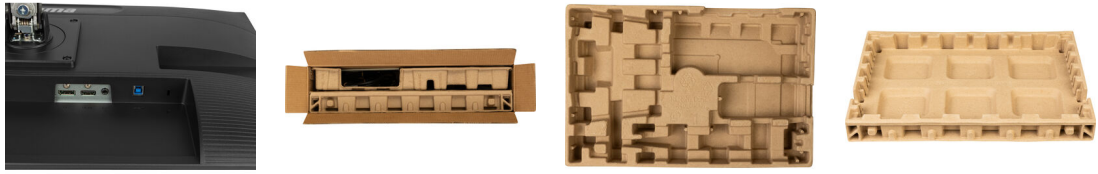

All trademarks and registered trademarks acknowledged. E & O E. Specification subject to change without notice. All LCD's comply with ISO-9241-307:2008 in connection with pixel defects. © **Iiyama Corporation. All Rights Reserved**