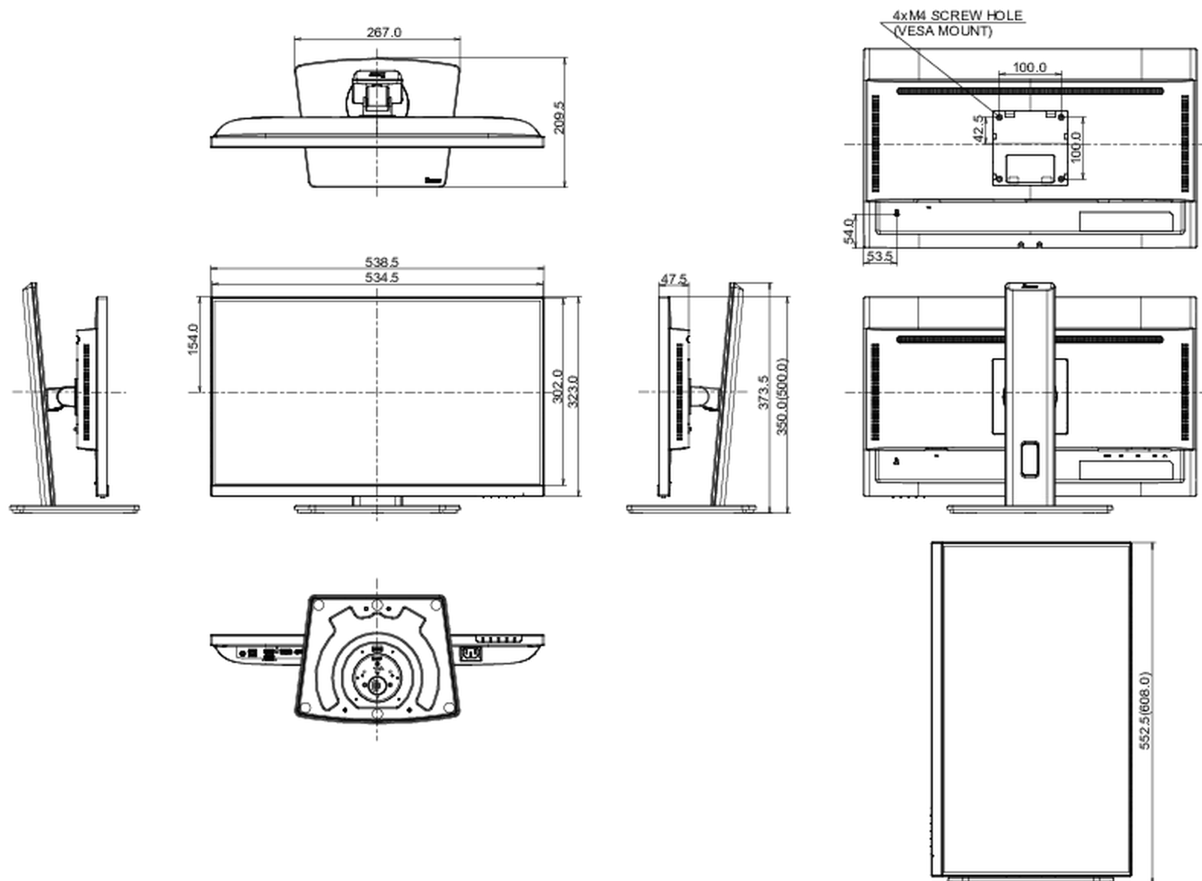

04 MECHANICAL

Display position adjustments	height, swivel, tilt, pivot (rotation both sides)
Height adjustment	150mm
Rotation (PIVOT function)	90°
Swivel stand	90°; 45 ° left; 45° right
Tilt angle	23° up; 5° down
VESA mounting	100 x 100mm
Cable management system	yes

REACH SVHC above 0.1%: Lead

Warranty 5 years (for details and eligible countries please check the Warranty section of our website)

08 DIMENSIONS / WEIGHT

Product dimensions W x H x D 538.5 x 350 (500) x 209.5mm

Box dimensions W x H x D 685 x 405 x 126mm

Weight (without box) 4.9kg

Weight (with box) 6.9kg

EAN code 4948570125050

All trademarks and registered trademarks acknowledged. E & O E. Specification subject to change without notice. All LCD's comply with ISO-9241-307:2008 in connection with pixel defects.