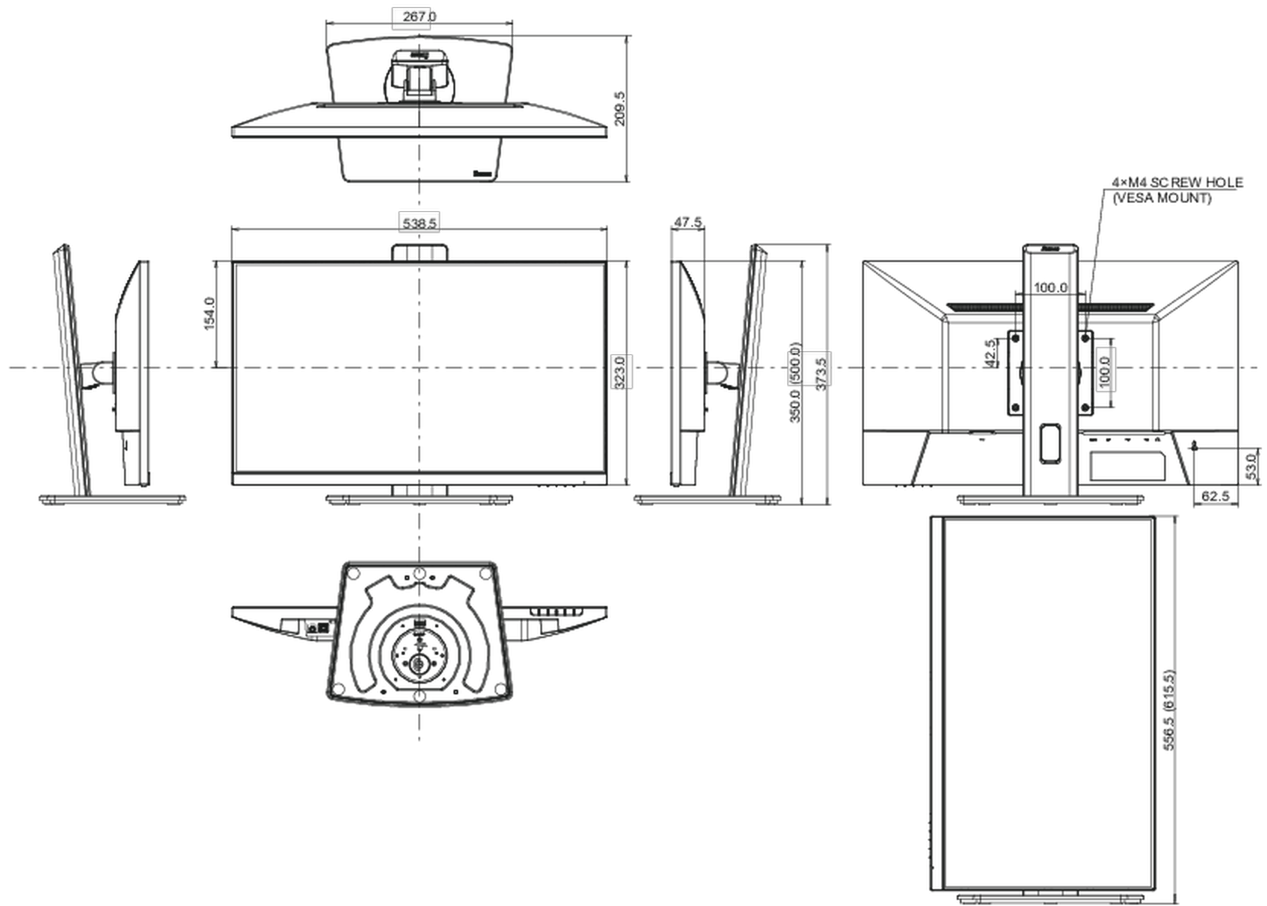

01 DISPLAY CHARACTERISTICS

Design	3-side borderless
Diagonal	23.8", 60.5cm
Panel	IPS panel technology LED, matte finish
Native resolution	1920 x 1080 @100Hz (2.1 megapixel Full HD)
Aspect ratio	16:9
Panel brightness	250 cd/m ²
Static contrast	1000:1
Advanced contrast	80M:1
Response time (MPRT)	1ms
Viewing zone	horizontal/vertical: 178°/178°, right/left: 89°/89°, up/down: 89°/89°
Colour support	16.7mIn (sRGB: 96%; NTSC: 72%)
Horizontal Sync	30 - 110kHz
Viewable area W x H	527 x 296.5mm, 20.8 x 11.7"
Pixel pitch	0.275mm
Colour	matte, black

04 MECHANICAL

Display position adjustments	height, swivel, tilt, pivot (rotation both sides)
Height adjustment	150mm
Rotation (PIVOT function)	90°
Swivel stand	90°; 45° left; 45° right
Tilt angle	23° up; 5° down
VESA mounting	100 x 100mm

REACH SVHC above 0.1%: Lead

08 DIMENSIONS / WEIGHT

Product dimensions W x H x D 538.5 x 350 (500) x 209,5mm

Box dimensions W x H x D 685 x 405 x 126mm

Weight (without box) 4.6kg

Weight (with box) 5.9kg

EAN code 4948570123049