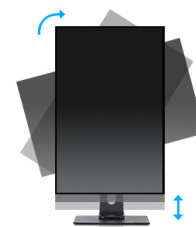

24" IPS 3-side borderless monitor with height adjustable stand

Stylish edge-to-edge design makes the ProLite XUB2493HS perfect for multi-monitor set-ups. The IPS panel technology offers accurate and consistent colour reproduction with wide viewing angles. High contrast and brightness values mean the monitor will provide excellent performance for photographic and web design. Equipped with speakers, headphone socket, HDMI and DisplayPort connections, a blue light reducer function to reduce eye fatigue and an ergonomic 150mm height adjustable stand for optimal user comfort, make this 24" monitor a great choice for both multi-monitor configuration and office applications.

Available also with fixed stand : [ProLite XU2493HS-B5 \(1920x1080\)](#), and [ProLite XU2493HS-B6 \(1920x1080\)](#)

IPS Technology

IPS technology offers higher contrast, darker blacks and much better viewing angles than standard TN technology. The screen will look good no matter what angle you look at it.

01 DISPLAY CHARACTERISTICS

| | |
|----------------------|---|
| Design | 3-side borderless |
| Diagonal | 23.8", 60.5cm |
| Panel | IPS panel technology LED, matte finish |
| Native resolution | 1920 x 1080 @100Hz (2.1 megapixel Full HD) |
| Aspect ratio | 16:9 |
| Panel brightness | 250 cd/m ² |
| Static contrast | 1300:1 |
| Advanced contrast | 80M:1 |
| Response time (MPRT) | 0.5ms |
| Viewing zone | horizontal/vertical: 178°/178°, right/left: 89°/89°, up/down: 89°/89° |
| Colour support | 16.7mIn (sRGB: 96%; NTSC: 72%) |
| Horizontal Sync | 30 - 115kHz |
| Viewable area W x H | 527 x 296.5mm, 20.7 x 11.7" |
| Pixel pitch | 0.275mm |
| Colour | matte, black |