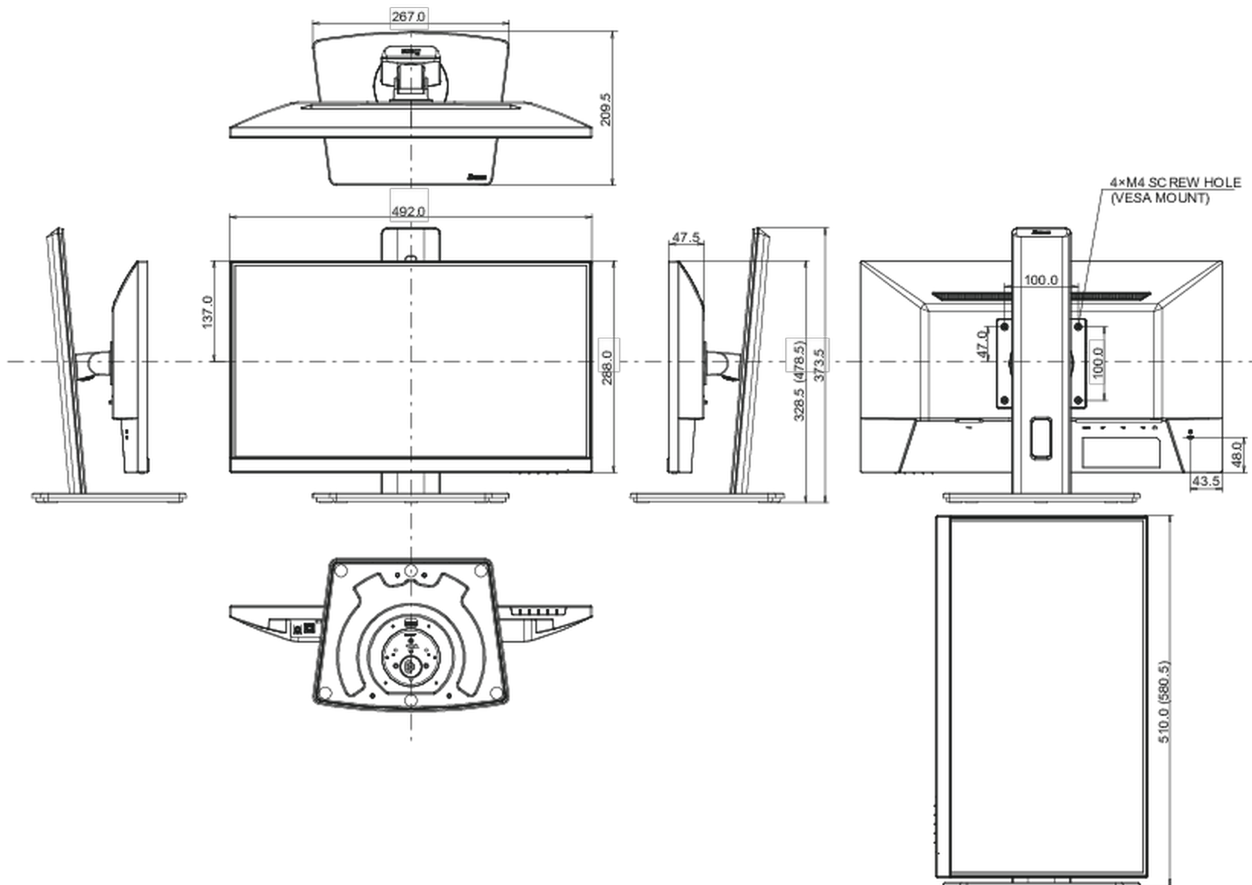

Cable management system

yes

05 ACCESSORIES INCLUDED

Cables

power, USB, HDMI

Other

quick start guide, safety guide

06 POWER MANAGEMENT

Power supply unit

internal

Power supply

AC 100 - 240V, 50/60Hz

Power usage

17W typical, 0.5W stand by, 0.3W off mode

07 SUSTAINABILITY

Regulations

TCO Certified, CE, TÜV-Bauart, EAC, VCCI-B, PSE, RoHS support, ErP, WEEE, REACH, UKCA

Energy efficiency class (Regulation (EU) 2017/1369)

E

REACH SVHC

above 0.1%: Lead

08 DIMENSIONS / WEIGHT

Product dimensions W x H x D

492 x 328.5 (478.5) x 209.5mm

Box dimensions W x H x D

620 x 395 x 126mm

Weight (without box)

3.9kg

Weight (with box)

5.3kg

EAN code

4948570123025