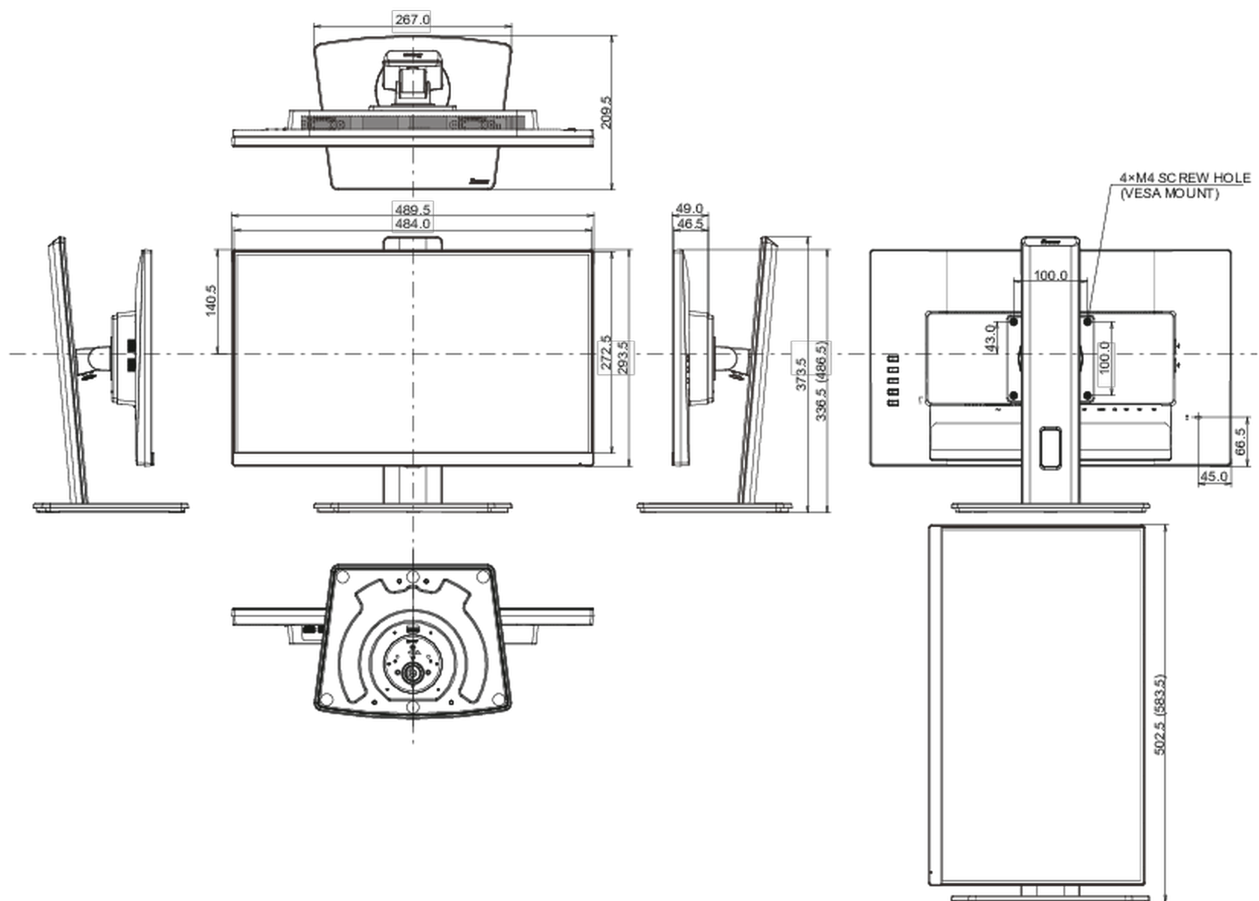

04 MECHANICAL

Display position adjustments	height, swivel, tilt, pivot (rotation both sides)
Height adjustment	150mm
Rotation (PIVOT function)	90°
Swivel stand	90°; 45 ° left; 45° right
Tilt angle	22° up; 5° down
VESA mounting	100 x 100mm

TCO Certified, CE, TÜV-Bauart, EAC, VCCI-B, PSE, RoHS support, ErP, WEEE, REACH, UKCA

REACH SVHC

above 0.1%: Lead

08 DIMENSIONS / WEIGHT

Product dimensions W x H x D

489.5 x 336.5 (486.5) x 109.5mm

Box dimensions W x H x D

560 x 380 x 159mm

Weight (without box)

4.5kg

Weight (with box)

5.9kg

EAN code

4948570123322

All trademarks and registered trademarks acknowledged. E & O E. Specification subject to change without notice. All LCD's comply with ISO-9241-307:2008 in connection with pixel defects.