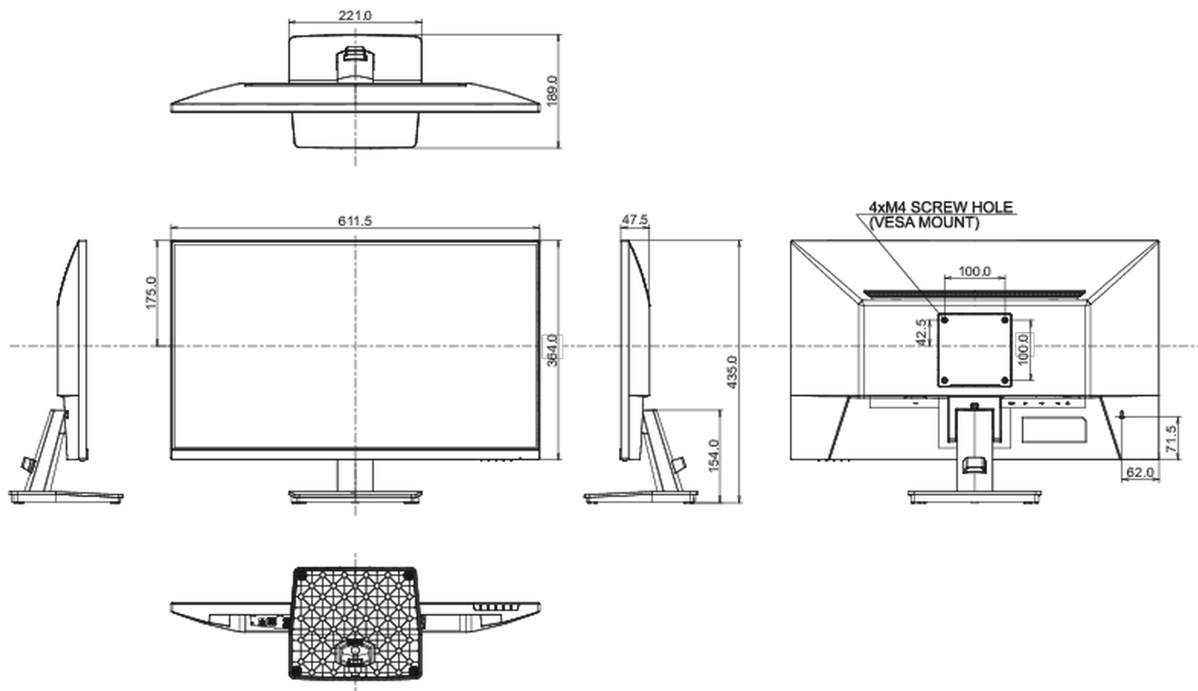

01 DISPLAY CHARACTERISTICS

Design	3-side borderless
Diagonal	27", 68.6cm
Panel	IPS panel technology LED, matte finish
Native resolution	1920 x 1080 @100Hz (2.1 megapixel Full HD)
Aspect ratio	16:9
Panel brightness	250 cd/m ²
Static contrast	1000:1
Advanced contrast	80M:1
Response time (MPRT)	1ms
Viewing zone	horizontal/vertical: 178°/178°, right/left: 89°/89°, up/down: 89°/89°
Colour support	16.7mIn (sRGB: 96%; NTSC: 72%)
Horizontal Sync	30 - 110kHz
Viewable area W x H	597.9 x 336.3mm, 23.5 x 13.2"
Pixel pitch	0.311mm
Colour	matte, black

04 MECHANICAL

Display position adjustments	tilt
Tilt angle	22° up; 4° down
VESA mounting	100 x 100mm
Cable management system	yes

05 ACCESSORIES INCLUDED

Cables power, USB, HDMI

Other quick start guide, safety guide

Energy efficiency class (Regulation (EU) 2017/1369) E

EPEAT *registration varies by country, go to www.epeat.net for details

REACH SVHC above 0.1%: Lead

08 DIMENSIONS / WEIGHT

Product dimensions W x H x D 612 x 435 x 189mm

Box dimensions W x H x D 688 x 465 x 125mm

Weight (without box) 3.8kg

Weight (with box) 5.3kg

EAN code 4948570123056

All trademarks and registered trademarks acknowledged. E & O E. Specification subject to change without notice. All LCD's comply with ISO-9241-307:2008 in connection with pixel defects.