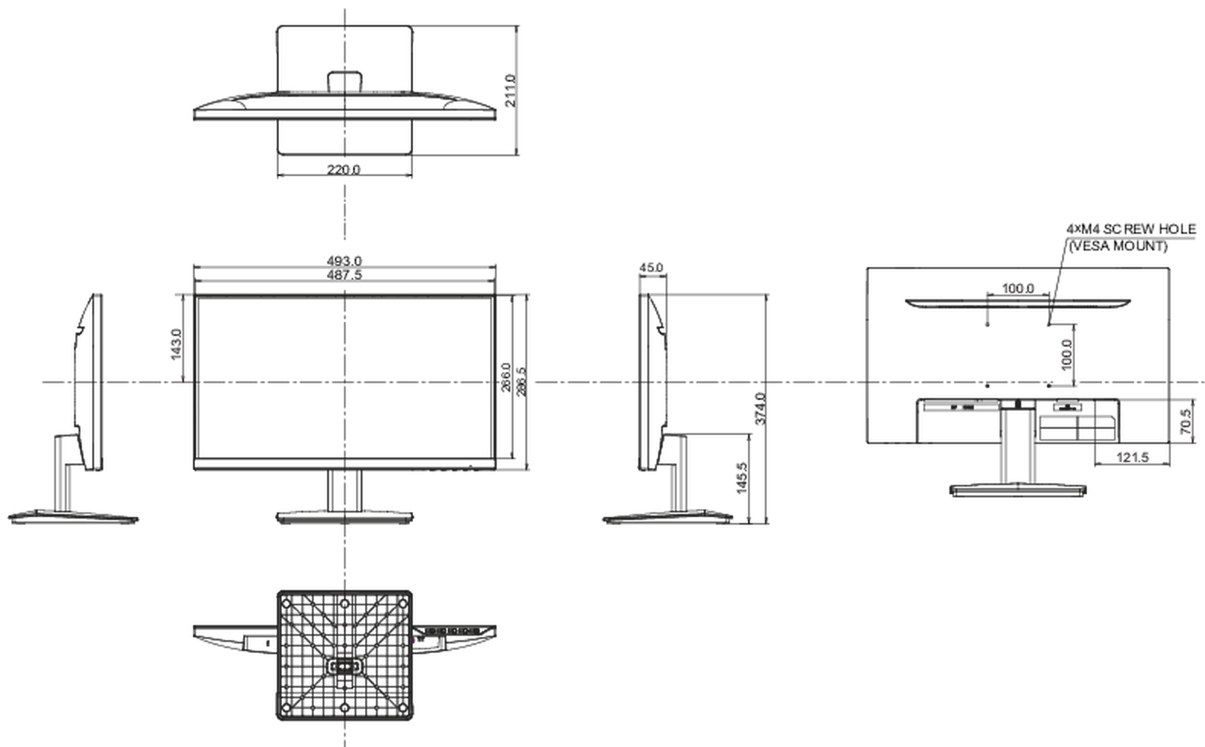

Other

quick start guide, safety guide

06 POWER MANAGEMENT

Power supply unit

internal

Power supply

AC 100 - 240V, 50/60Hz

Power usage

17W typical, 0.5W stand by, 0.3W off mode

07 SUSTAINABILITY

Regulations

TCO Certified, CE, TÜV-Bauart, EAC, RoHS support, ErP, WEEE, REACH, UKCA

Energy efficiency class (Regulation (EU) 2017/1369)

E

REACH SVHC

above 0.1%: Lead

08 DIMENSIONS / WEIGHT

Product dimensions W x H x D

492 x 359 x 178mm

Box dimensions W x H x D

564 x 380 x 122mm

Weight (without box)

2.6kg

Weight (with box)

3.6kg

EAN code

4948570124244

All trademarks and registered trademarks acknowledged. E & O E. Specification subject to change without notice. All LCD's comply with ISO-9241-307:2008 in connection with pixel defects.