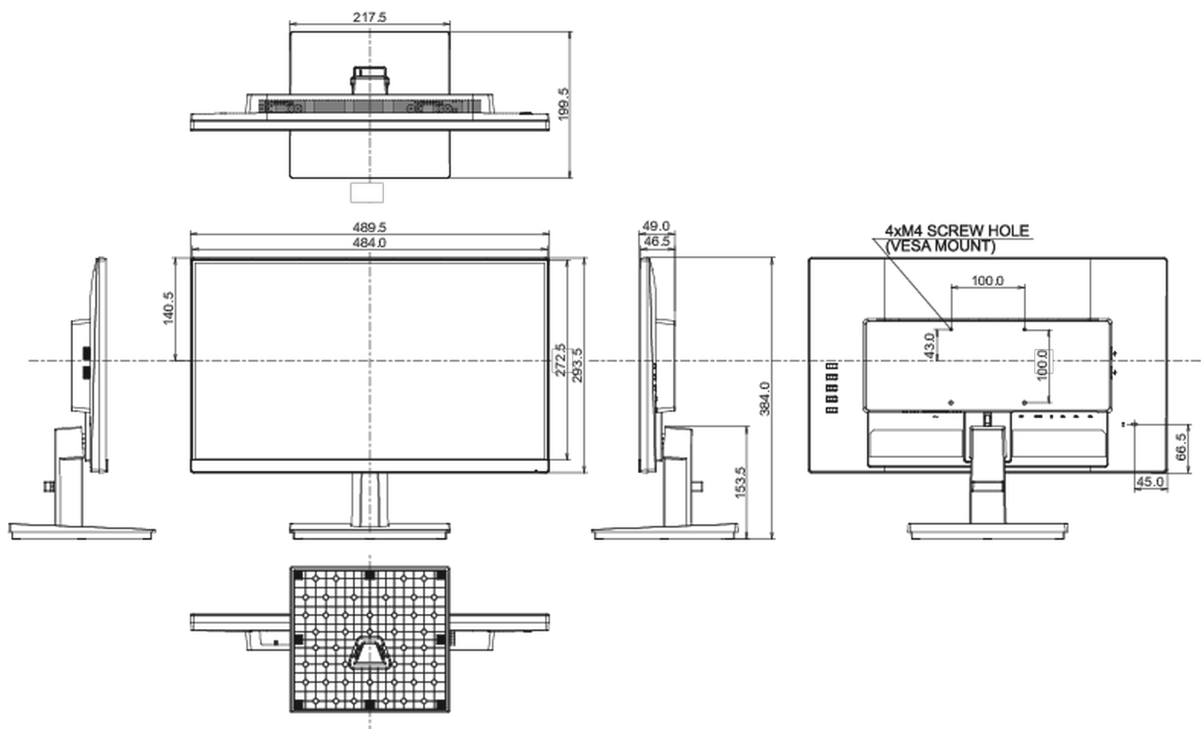

Design	3-side borderless
Diagonal	21.5", 54.6cm
Panel	IPS Panel Technology LED, matte finish
Native resolution	1920 x 1080 @100Hz (2.1 megapixel Full HD)
Aspect ratio	16:9
Panel brightness	250 cd/m ²
Static contrast	1000:1
Advanced contrast	80M:1
Response time (MPRT)	0.4ms
Viewing zone	horizontal/vertical: 178°/178°, right/left: 89°/89°, up/down: 89°/89°
Colour support	16.7mIn (sRGB: 99%; NTSC: 72%)
Horizontal Sync	30 - 115kHz
Viewable area W x H	476.1 x 267.8mm, 18.7 x 10.5"
Pixel pitch	0.248mm
Colour	matte, black

04 MECHANICAL

Display position adjustments	tilt
Tilt angle	21.5° up; 3.5° down
VESA mounting	100 x 100mm
Cable management system	yes

05 ACCESSORIES INCLUDED

Cables power, USB, HDMI

Other quick start guide, safety guide

REACH SVHC above 0.1%: Lead

08 DIMENSIONS / WEIGHT

Product dimensions W x H x D 489.5 x 384 x 199.5mm

Box dimensions W x H x D 581 x 420 x 131mm

Weight (without box) 3.0kg

Weight (with box) 4.5kg

EAN code 4948570122561