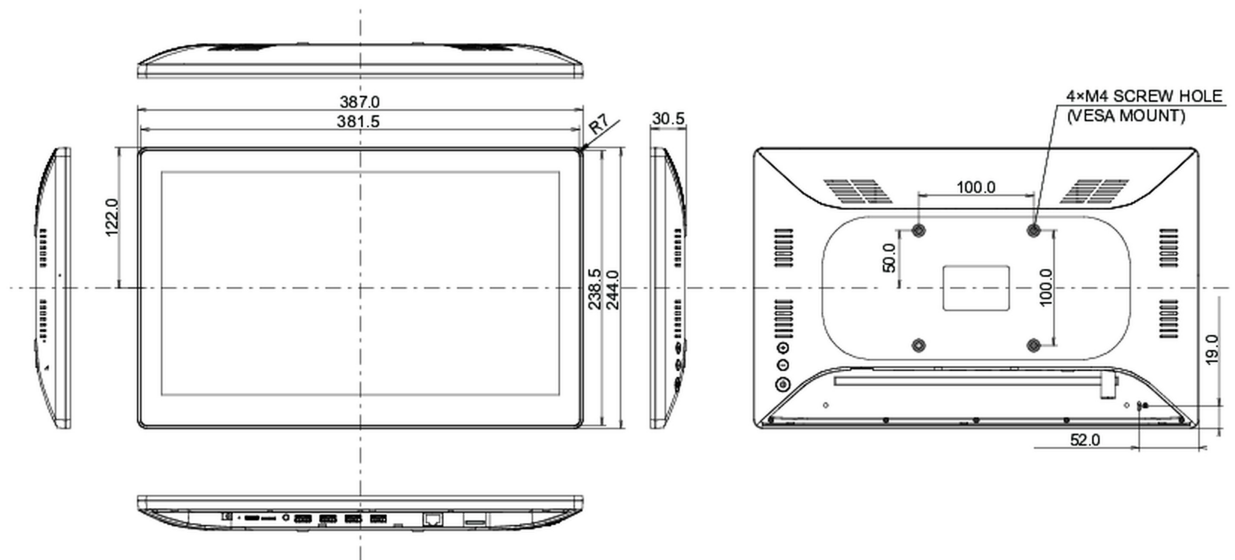

10 DIMENSIONS / WEIGHT

Product dimensions W x H x D 387 x 244 x 30.5mm

Box dimensions W x H x D 477 x 295 x 75mm

Weight (without box) 1.5kg

Weight (with box) 2.4kg

EAN code 4948570124534

All trademarks and registered trademarks acknowledged. E & O E. Specification subject to change without notice. All LCD's comply with ISO-9241-307:2008 in connection with pixel defects.