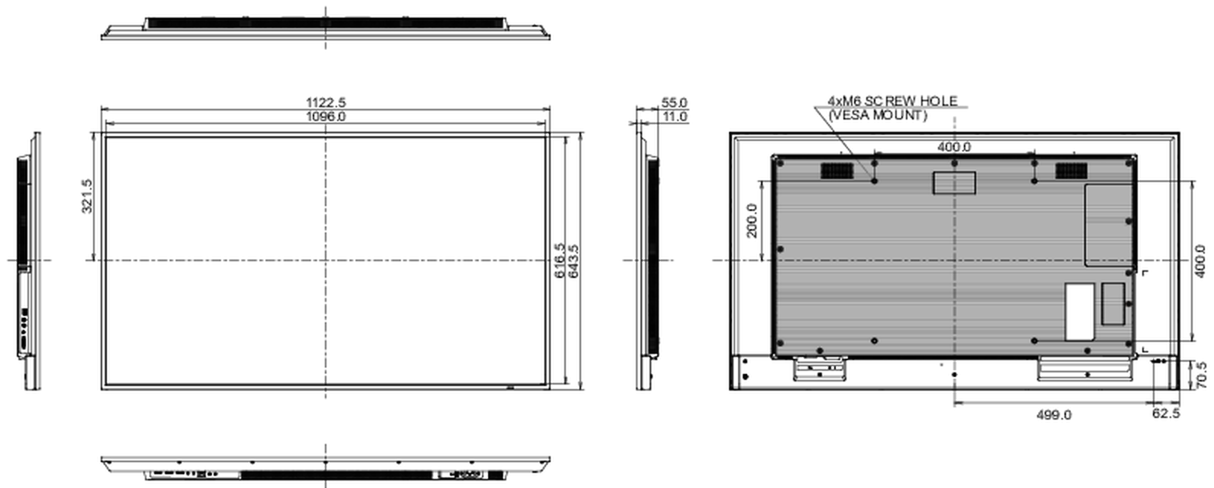

## 09 DIMENSIONS / WEIGHT

<b>Product dimensions W x H x D</b>	1122.5 x 643.5 x 55mm
<b>Box dimensions W x H x D</b>	1261 x 761 x 132mm
<b>Weight (without box)</b>	11.1kg
<b>EAN code</b>	4948570123537

All trademarks and registered trademarks acknowledged. E & O E. Specification subject to change without notice. All LCD's comply with ISO-9241-307:2008 in connection with pixel defects.