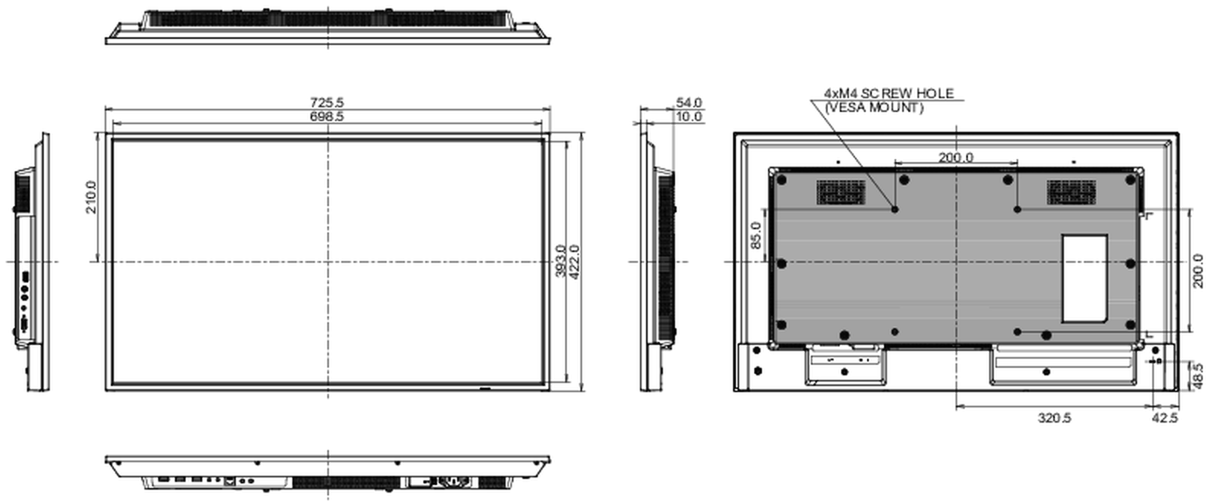

08 SUSTAINABILITY

Regulations	CE, TÜV-Bauart, RoHS support, ErP, WEEE, REACH, UKCA
Energy efficiency class (Regulation (EU) 2017/1369)	G
REACH SVHC	above 0.1%: Lead

09 DIMENSIONS / WEIGHT

Product dimensions W x H x D	725.5 x 422 x 54mm
Box dimensions W x H x D	824 x 554 x 119mm
Weight (without box)	5.1kg
EAN code	4948570123506