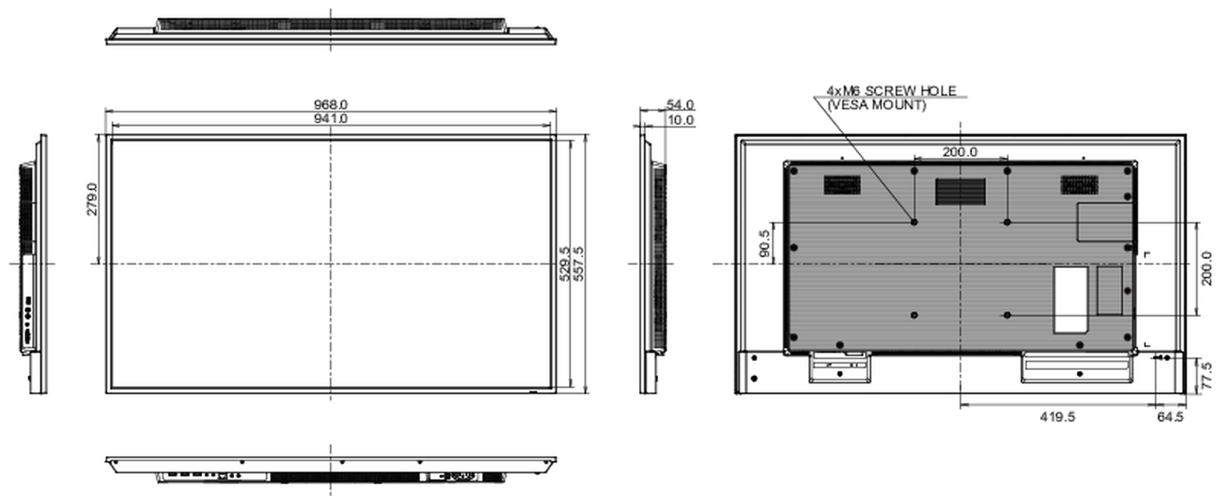

08 SUSTAINABILITY

Regulations	CB, CE, TÜV-Bauart, EAC, RoHS support, ErP, WEEE, REACH
Energy efficiency class (Regulation (EU) 2017/1369)	G
REACH SVHC	above 0.1%: Lead

09 DIMENSIONS / WEIGHT

Product dimensions W x H x D	968 x 557.5 x 54mm
Box dimensions W x H x D	1075 x 683 x 127mm
Weight (without box)	8.4kg
Weight (with box)	12.3kg
EAN code	4948570123513