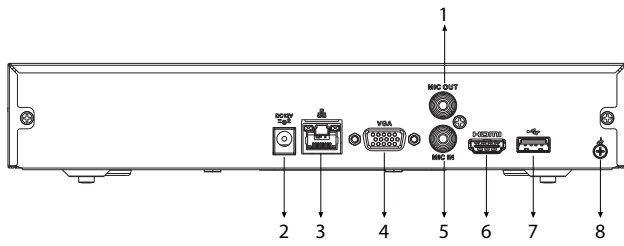

Panels

1 AUDIO OUT, RCA Connector	2 Power Input
3 Network Port	4 VGA Port
5 AUDIO IN, RCA Connector	6 HDMI Port
7 USB Port	8 Ground