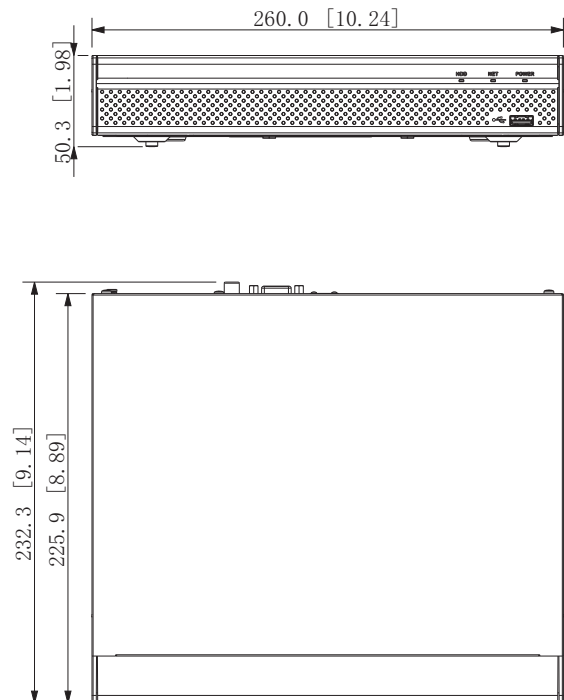

Alarm

General Alarm	Motion detection; privacy masking; video loss; PIR alarm
Anomaly Alarm	Camera offline; storage error; disk full; IP conflict; MAC conflict; login lock; cyber security exception
Intelligent Alarm	Perimeter protection; SMD Plus
Alarm Linkage	Recording; snapshot; buzzer; log; preset; email; tour

Port

Audio Input	1
Audio Output	1
HDD Interface	1 SATA port, up to 16 TB. The maximum HDD capacity varies with environment temperature
USB	1 front USB 2.0 port, 1 rear USB 2.0 port
HDMI	1
VGA	1
Network Port	1 × RJ-45, 10/100 Mbps self-adaptive Ethernet port

General

Power Supply	12 VDC, 1.5 A
Power Consumption	Total output of NVR is ≤ 10 W (without HDD)
Net Weight	0.81 kg (1.79 lb)
Gross Weight	1.33 kg (2.93 lb)
Product Dimensions	260 mm × 232.7 mm × 47.6 mm (10.24" × 9.16" × 1.87") (W × L × H)
Packaging Dimensions	89 mm × 333 mm × 315 mm (3.50" × 13.11" × 12.40") (W × L × H)
Operating Temperature	-10 °C to +55 °C (14 °F to +131 °F)
Operating Humidity	10%–93% (RH)
Installation	Rack or desktop
Certifications	CE: EN62368-1; EN55032; EN55024; EN55035; EN61000-3-2; EN61000-3-3; EN50130-4 FCC: Part 15 Subpart B

Ordering Information

Type	Model	Description
8 Channel NVR	DHI-NVR2108HS-S3	8 Channel Compact 1U 1HDD Network Video Recorder

Dimensions (mm[inch])