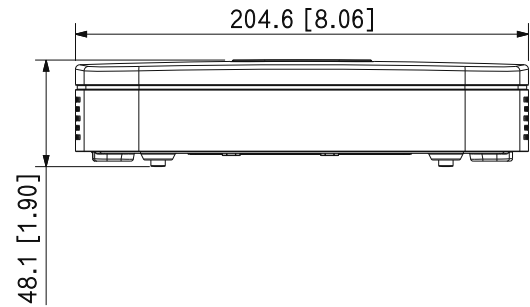

Alarm

General Alarm	Motion detection; privacy masking; video loss; PIR alarm
Anomaly Alarm	Camera offline; storage error; disk full; IP conflict; MAC conflict; login lock; cyber security exception
Intelligent Alarm	Perimeter protection; SMD Plus
Alarm Linkage	Recording; snapshot; buzzer; log; preset; email; tour

Port

Audio Input	1
Audio Output	1
HDD Interface	1 SATA port, up to 16 TB. The maximum HDD capacity varies with environment temperature
USB	2 rear USB 2.0 ports
HDMI	1
VGA	1
Network Port	1 × RJ-45, 10/100 Mbps self-adaptive Ethernet port

General

Power Supply	12 VDC, 1.5 A
Power Consumption	Total output of NVR is ≤ 10 W (without HDD)
Net Weight	0.42 kg (0.93 lb)
Gross Weight	1.03 kg (2.27 lb)
Product Dimensions	204.6 mm × 206.4 mm × 45.6 mm (8.06" × 8.13" × 1.80") (W × L × H)
Packaging Dimensions	96 mm × 364 mm × 261 mm (3.78" × 14.33" × 10.28") (W × L × H)
Operating Temperature	-10 °C to +55 °C (14 °F to +131 °F)
Operating Humidity	10%–93% (RH)
Installation	Rack or desktop
Certifications	CE: EN62368-1; EN55032; EN55024; EN55035; EN61000-3-2; EN61000-3-3; EN50130-4 FCC: Part 15 Subpart B

Ordering Information

Type	Model	Description
8 Channel NVR	DHI-NVR2108-S3	8 Channel Smart 1U 1HDD Network Video Recorder

Dimensions (mm[inch])