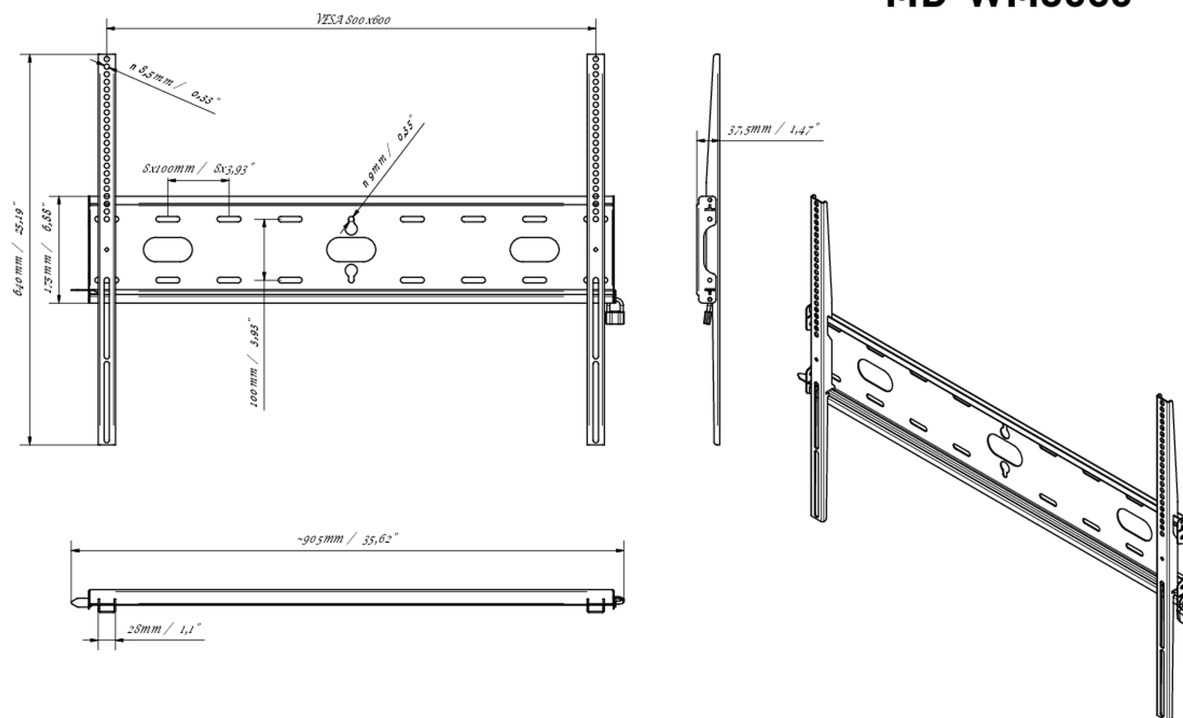

## Universal wall mount, up to VESA 800x600mm, max. 125kg

With the easy and quick fixation system, this wall mount guarantees safe usage in environments like schools and other public utility buildings.

### 01 DEVICE

Type Wall Mount

### 02 TECHNICAL SPECIFICATION

Max weight capacity	125kg / monitor
VESA minimum	100 x 100mm
VESA maximum	800 x 600mm

## 03 DIMENSIONS / WEIGHT

Product dimensions W x H x D	860 x 640 x 37.5mm
Box dimensions W x H x D	930 x 220 x 40mm
Weight (without box)	3.3kg
Weight (with box)	4kg
EAN code	5902841107380