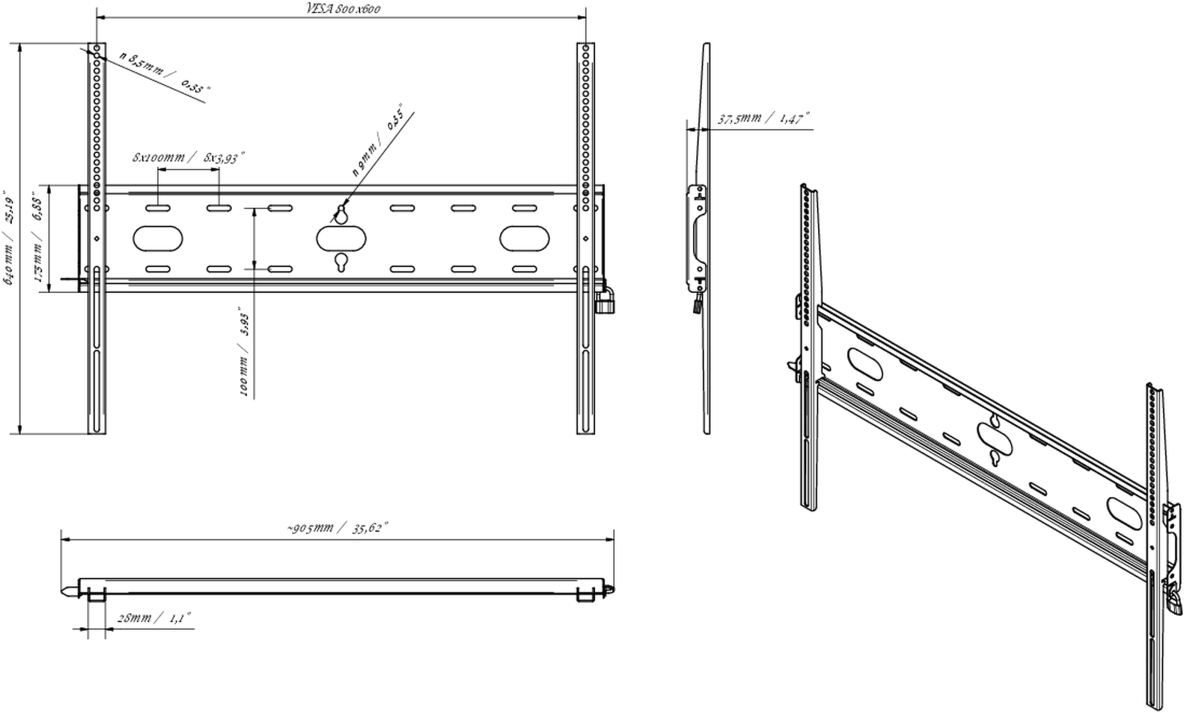

MD-WM8060

All trademarks and registered trademarks acknowledged. E & O E. Specification subject to change without notice. All LCD's comply with ISO-9241-307:2008 in connection with pixel defects.

© IIYAMA CORPORATION. ALL RIGHTS RESERVED