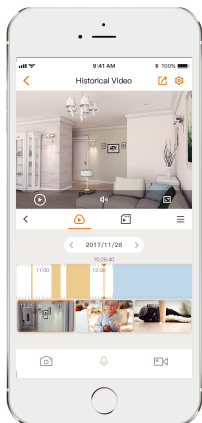

Cruiser 4MP

Model: IPC-S42FP/IPC-S42FN

4MP H.265 Cruiser Wi-Fi Camera

Cruiser 4MP delivers 4MP live monitoring with a choice of 3.6mm/6mm lens option, With 4MP QHD live monitoring and 0~355° pan & 0~90° tilt features, Cruiser ensures every corner of your home completely covered. It supports four night vision modes for clear-as day clarity even in pitch dark. With IP66 certified, the camera can be used outdoors under different weather conditions. With built-in spotlight and 110dB security siren, Cruiser actively keeps unwelcome visitors away from what you care about.

Scare away unwelcome visitors with built-in spotlight and 110dB security siren

IP66

Weatherproof from dust and water

Two-way Talk

Real-time communicate with people at the camera

Diversified Storage

Supports NVR, Cloud Storage or Micro SD card (up to 256GB)

Alarm Notification

Sends instant motion-activated alerts to your mobile phone

Wi-Fi Connection

IEEE802.11b/g/n(2.4GHz)

Smart Tracking

Automatically tracks moving objects

Stay close with what you care

With Cloud service, you will have access to what you care as long as Internet is available. You can record daily or motion videos on Cloud and playback anytime anywhere.

Specifications

Camera

1/2.7" 4 Megapixel Progressive CMOS
 4MP(2560x 1440)
 Night Vision: 30m(98ft) Distance
 3.6mm/6mm Fixed Lens
 Field of View: 3.6mm: 88° (H), 46° (V), 107° (D)
 6mm: 54° (H), 30° (V), 64° (D)
 355° Pan & 0~90° Tilt