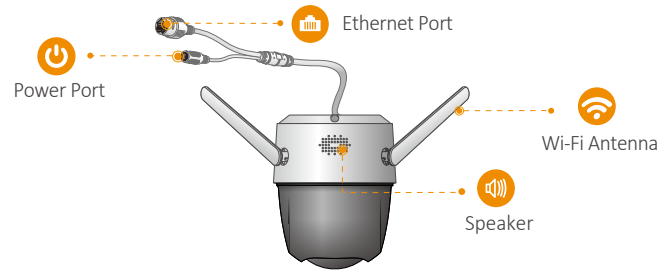

Cruiser 4MP

Model: IPC-S42FP/IPC-S42FN

4MP H.265 Cruiser Wi-Fi Camera

Cruiser 4MP delivers 4MP live monitoring with a choice of 3.6mm/6mm lens option, With 4MP QHD live monitoring and 0~355° pan & 0~90° tilt features, Cruiser ensures every corner of your home completely covered. It supports four night vision modes for clear-as day clarity even in pitch dark. With IP66 certified, the camera can be used outdoors under different weather conditions. With built-in spotlight and 110dB security siren, Cruiser actively keeps unwelcome visitors away from what you care about.

Scare away unwelcome visitors with built-in spotlight and 110dB security siren

IP66

Weatherproof from dust and water

Two-way Talk

Real-time communicate with people at the camera

Diversified Storage

Supports NVR, Cloud Storage or Micro SD card (up to 256GB)

Alarm Notification

Sends instant motion-activated alerts to your mobile phone

Wi-Fi Connection

IEEE802.11b/g/n(2.4GHz)

Smart Tracking

Automatically tracks moving objects

Stay close with what you care

With Cloud service, you will have access to what you care as long as Internet is available. You can record daily or motion videos on Cloud and playback anytime anywhere.