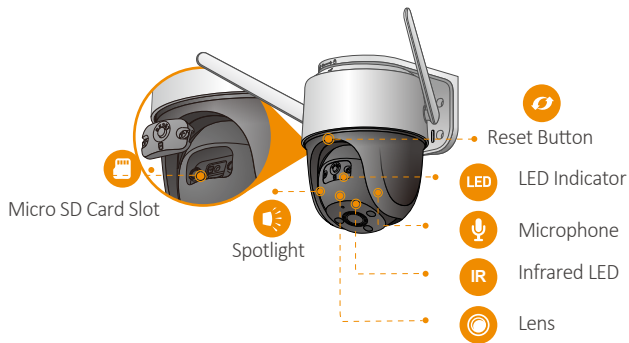

Cruiser 4MP

Model: IPC-S42FP/IPC-S42FN

4MP H.265 Cruiser Wi-Fi Camera

Cruiser 4MP delivers 4MP live monitoring with a choice of 3.6mm/6mm lens option, With 4MP QHD live monitoring and 0~355° pan & 0~90° tilt features, Cruiser ensures every corner of your home completely covered. It supports four night vision modes for clear-as day clarity even in pitch dark. With IP66 certified, the camera can be used outdoors under different weather conditions. With built-in spotlight and 110dB security siren, Cruiser actively keeps unwelcome visitors away from what you care about.

Scare away unwelcome visitors with built-in spotlight and 110dB security siren

IP66

Weatherproof from dust and water

Two-way Talk

Real-time communicate with people at the camera

Diversified Storage

Supports NVR, Cloud Storage or Micro SD card (up to 256GB)

Alarm Notification

Sends instant motion-activated alerts to your mobile phone

Wi-Fi Connection

IEEE802.11b/g/n(2.4GHz)

Smart Tracking

Automatically tracks moving objects

Stay close with what you care

With Cloud service, you will have access to what you care as long as Internet is available. You can record daily or motion videos on Cloud and playback anytime anywhere.

Specifications

Camera

1/2.7" 4 Megapixel Progressive CMOS
 4MP(2560x 1440)
 Night Vision: 30m(98ft) Distance
 3.6mm/6mm Fixed Lens
 Field of View: 3.6mm: 88° (H), 46° (V), 107° (D)
 6mm: 54° (H), 30° (V), 64° (D)
 355° Pan & 0~90° Tilt