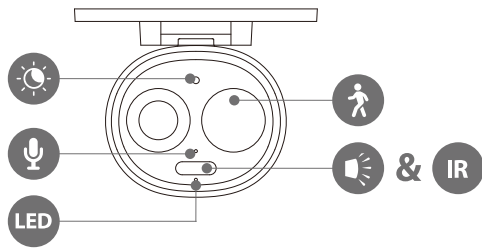

Front View

Back View

Bottom View

Specifications

Camera

1/2.8" Progressive CMOS
3MP(2304*1296)
Night Vision: 15m(49ft) Distance
2.8mm Fixed Lens, Max. Aperture F2.0
Field of View : 98° (H), 54° (V), 121° (D)
5000mAh Rechargeable Battery

Video & Audio

Video Compression : H.264 & H.265
Up to 15fps Frame Rate
8x Digital Zoom
Two-way Audio

Notice Management

Motion Detection
Human Detection
Configurable Region
Work mode

Storage

Local Storage: SD Card Slot (Support SD Card up to 256GB)
Cloud Storage: Imou Subscription Plan
Record, view, and save events in your Imou app with a 31 day free-trial of the Imou Subscription Plan

Network

Wi-Fi:IEEE802.11b/g/n,50m Open Field
Imou App: iOS, Android

Auxiliary Interface

Built-in Mic & Speaker
Power on / off Button
Reset Button
SD Card Slot
Type-C

General

DC 5V 2A Power / Imou Solar Panel Supply
Power Consumption:<3.5W
Operating Temperature:-20°C~+50°C (-4°F~122°F)
Charging Temperature:-0°C~+45°C (32°F~112°F)
Camera Dimensions: 168.1 × 96.8 × 69.5mm (6.61 × 3.81 × 2.74inch)
Camera Weight: 360g (0.79lb)
MSDS、CE、Alexa

What's in the box

- 1x Camera with solar panel
- 1x Power Cable
- 1x Quick Start Guide
- 1x Screw Positioning Stickers
- 1x Power extension cord
- 1x Screw and Wall Anchor pack