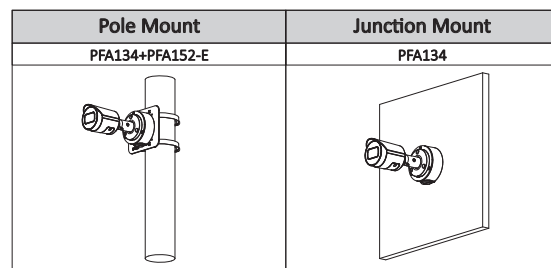

Structure

Casing	Metal
Dimensions	166.2 mm × Φ70 mm (6.5" × Φ2.8")
Net Weight	0.48 kg (1.1 lb)
Gross Weight	0.57 kg (1.3 lb)

Ordering Information

Type	Part Number	Description
2MP Camera	DH-IPC-HFW2231SP-S-S2	2MP Lite IR Fixed-focal Bullet Network Camera,PAL
	DH-IPC-HFW2231SN-S-S2	2MP Lite IR Fixed-focal Bullet Network Camera,NTSC
Accessories (optional)	PFA134	Junction Box
	PFA152-E	Pole Mount
	PFM321D	DC12V1A Power Adapter
	LR1002-1ET/1EC	Single-port Long Reach Ethernet over Coax Extender
	PFM900-E	Integrated Mount Tester
	PFM114	TLC SD Card

Accessories

Optional:

Dimensions (mm[inch])