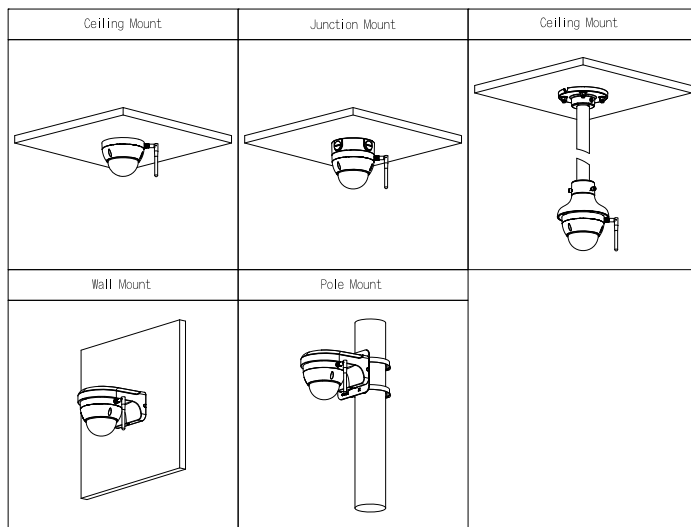

## Ordering Information

Type	Model	Description
4MP Camera	DH-IPC-HDBW1430DEP-SW-0280B	4MP IR Fixed-focal Wi-Fi Dome Network Camera
	DH-IPC-HDBW1430DEP-SW-0360B	4MP IR Fixed-focal Wi-Fi Dome Network Camera
	DH-IPC-HDBW1430DEN-SW-0280B	4MP IR Fixed-focal Wi-Fi Dome Network Camera
	DH-IPC-HDBW1430DEN-SW-0360B	4MP IR Fixed-focal Wi-Fi Dome Network Camera
Accessories	NBS05C120050VE	12V DC/0.5A Power Adapter
	PFA136	Junction Mount
	PFB203W	Wall Mount
	PFA109+PFB220C	Ceiling Mount
	PFB203W+PFA152-E	Pole Mount

## Accessories

Included:

NBS05C120050VE  
12V DC/0.5A  
Power Adapter

Optional:

PFA136  
Junction Mount

PFB203W  
Wall Mount

PFA109+PFB220C  
Ceiling Mount

PFB203W+PFA152-E  
Pole Mount

## Dimensions (mm[inch])