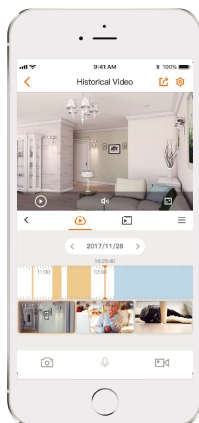

5MP Outdoor Wi-Fi P&T Camera

Cruiser delivers 5MP live monitoring with a choice of 3.6mm lens option, With 5MP 3K live monitoring and 0~340° pan & 0~90° tilt features, Cruiser 2 5MP ensures every corner of your home completely covered. It supports four night vision modes for clear-as day clarity even in pitch dark. With IP66 certified, the camera can be used outdoors under different weather conditions. With built-in spotlight and security siren, Cruiser 2 5MP actively keeps unwelcome visitors away from what you care about.

5MP 3K Video
See more than 3MP

AI Human & Vehicle Detection
Quickly find human/vehicle targets

Smart Color Night Vision
Support four-mode night vision for clear-as day clarity even in pitch dark

Active Deterrence
Scare away unwelcome visitors with built-in spotlight and 110dB security siren

IP66
Weatherproof from dust and water

Two-way Talk
Real-time communicate with people at the camera

Diversified Storage
Supports NVR, Cloud Storage or Micro SD card (up to 256GB)

Alarm Notification
Sends instant motion-activated alerts to your mobile phone

Wi-Fi Connection
IEEE802.11 ax/b/g/n(2.4GHz)

Smart Tracking
Automatically tracks moving objects