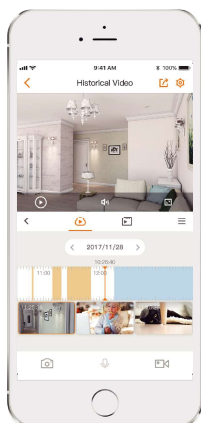

imou

Rex 3D 5MP

5MP H.265 Wi-Fi Pan & Tilt Camera

With 5MP/3K live monitoring and panoramic pan & tilt feature, Rex 3D ensures every corner of your home completely covered. Human/Pet Detection quickly finds human/pet targets in the images and sends a notification to you. With built-in siren, Rex 3D actively keeps unwelcome visitors away from what you care about. Privacy Mode helps protect your personal privacy when you are home, and Smart Tracking function lets the camera follow moving objects when it detects motion.

- | | | |
|--|---|---|
|  H.265 5MP/3K
Sees more than 1080P |  AI Smart Detection
Quickly finds human/pet targets in your home |  Smart Tracking
Automatically tracks moving objects |
|  Privacy Mode
Hides the lens to protect your personal privacy |  Active Deterrence
Scare away unwelcome visitors with built-in siren. Customizable Alarm Ringtone. |  Two-way Talk
Real-time communicates with people at the camera |
|  24/7 Protection
Infrared night vision for clear-as-day clarity even in pitch dark |  Abnormal Sound Alarm
Sends alerts to your smartphone when it detects abnormal sound |  Auto-cruise
Survey the area 360° horizontally or cruise between favorite points |
|  Diversified Storage
Supports NVR, Cloud Storage or Micro SD card (up to 256GB) |  Alarm Notification
Sends instant motion-activated alerts to your mobile phone |  Wi-Fi Connection
IEEE802.11b/g/n(2.4GHz) |

Stay close with what you care

With Cloud service, you will have access to what you care as long as Internet is available. You can record daily or motion videos on Cloud and play back anytime anywhere.

Front View

Back View

Specifications

Camera

1/3" Progressive CMOS
5MP(2688 x 1620)
Night Vision: 10m(33ft) Distance
3.6mm Fixed Lens
Field of View : 77° (H), 40° (V), 91° (D)
0~355° Pan & 0~90° Tilt

Video & Audio

Video Compression : H.265/H.264
Up to 25/30fps Frame Rate
Digital Zoom
Two-way Audio