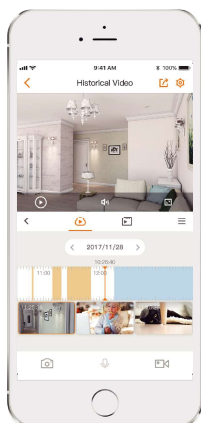

Imou

Rex 3D 3MP

3MP H.265 Wi-Fi Pan & Tilt Camera

With 3MP/2K live monitoring and panoramic pan & tilt feature, Rex 3D ensures every corner of your home completely covered. Human/Pet Detection quickly finds human/pet targets in the images and sends a notification to you. With built-in siren, Rex 3D actively keeps unwelcome visitors away from what you care about. Privacy Mode helps protect your personal privacy when you are home, and Smart Tracking function lets the camera follow moving objects when it detects motion.

- | | | |
|--|---|---|
|  H.265 3MP/2K
Sees more than 1080P |  AI Smart Detection
Quickly finds human/pet targets in your home |  Smart Tracking
Automatically tracks moving objects |
|  Privacy Mode
Hides the lens to protect your personal privacy |  Active Deterrence
Scare away unwelcome visitors with built-in siren. Customizable Alarm Ringtone. |  Two-way Talk
Real-time communicates with people at the camera |
|  24/7 Protection
Infrared night vision for clear-as-day clarity even in pitch dark |  Abnormal Sound Alarm
Sends alerts to your smartphone when it detects abnormal sound |  Auto-cruise
Survey the area 360° horizontally or cruise between favorite points |
|  Diversified Storage
Supports NVR, Cloud Storage or Micro SD card (up to 256GB) |  Alarm Notification
Sends instant motion-activated alerts to your mobile phone |  Wi-Fi Connection
IEEE802.11b/g/n(2.4GHz) |

Stay close with what you care

With Cloud service, you will have access to what you care as long as Internet is available. You can record daily or motion videos on Cloud and play back anytime anywhere.

Front View

Back View

Specifications

Camera

1/2.8" Progressive CMOS
 3MP(2304 x 1296)
 Night Vision: 10m(33ft) Distance
 3.6mm Fixed Lens
 Field of View : 83° (H), 46° (V), 102° (D)
 0~355° Pan & 0~90° Tilt

Video & Audio