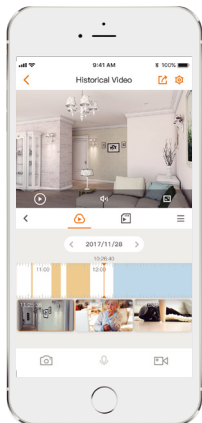

Imou

Ranger RC 5MP

5MP H.265 Wi-Fi Pan & Tilt Camera

With 5MP/3K live monitoring and 0~355° pan & -10~70° tilt features, Ranger RC ensures every corner of your home completely covered. Human Detection quickly finds human targets in images and immediately sends a notification to you. Privacy Mode helps protect your personal privacy when you are home. Smart Tracking function lets the camera follow moving objects when it detects motion. With the touch button, the families can make a video call to the APP with the one-touch call function.

H.265 5MP/3K

See more than 1080P

Smart Tracking

Automatically tracks moving objects

Privacy Mode

Hide the lens to protect your personal privacy

Human Detection

Quickly find human targets in you home

Abnormal Sound Alarm

Sends alerts to your smartphone when it detects abnormal sound

Alarm Notification

Sends instant alerts to your mobile phone when an event is detected

One-touch Call

Make a video call to the APP remotely

Built-in Siren

Scare strangers away from your home

Diversified Storage

Supports NVR, Cloud Storage or Micro SD card (up to 256GB)

Stay close with what you care

With Cloud service, you will have access to what you care as long as Internet is available. You can record daily or motion videos on Cloud and playback anytime anywhere.