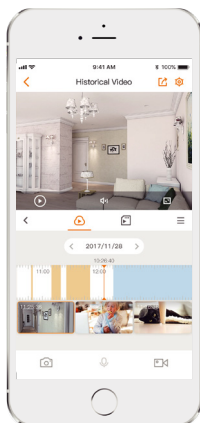

Imou

Ranger RC 4MP

4MP H.265 Wi-Fi Pan & Tilt Camera

With 4MP QHD live monitoring and 0~355° pan & -10~70° tilt features, Ranger RC ensures every corner of your home completely covered. Human Detection quickly finds human targets in images and immediately sends a notification to you. Privacy Mode helps protect your personal privacy when you are home. Smart Tracking function lets the camera follows moving objects when it detects motion. With the touch button, the families can make a video call to the APP with the one-touch call function.

H.265 4MP QHD

See more than 1080P

Smart Tracking

Automatically tracks moving objects

Privacy Mode

Hide the lens to protect your personal privacy

Human Detection

Quickly find human targets in you home

Abnormal Sound Alarm

Sends alerts to your smartphone when it detects abnormal sound

Alarm Notification

Sends instant alerts to your mobile phone when an event is detected

One-touch Call

Make a video call to the APP remotely

Built-in Siren

Scare strangers away from your home

Diversified Storage

Supports NVR, Cloud Storage or Micro SD card (up to 256GB)

Stay close with what you care

With Cloud service, you will have access to what you care as long as Internet is available. You can record daily or motion videos on Cloud and playback anytime anywhere.