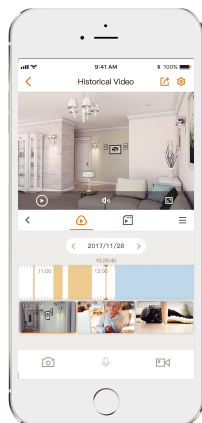

Stay close with what you care

With Cloud service, you will have access to what you care as long as Internet is available. You can record daily or motion videos on Cloud and playback anytime anywhere.