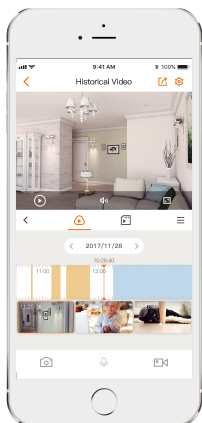

Bullet 2 Pro

Model: IPC-F26FEP/IPC-F26FEN

1080P H.265 Bullet Wi-Fi Camera

Bullet 2 Pro delivers 2MP live monitoring with a choice of 2.8mm/3.6mm F1.6 high performance lens option, it supports four night vision modes for clear-as day clarity even in pitch dark. With IP67 certified metal casing, the camera can be used outdoors under different weather conditions. With built-in spotlight and 110dB security siren, Bullet 2 Pro actively keeps unwelcome visitors away from what you care about.

- 1080P Full HD Video**
 See more than 720P
- Human Detection**
 Quickly find human targets in you home
- Smart Color Night Vision**
 Support four-mode night vision for clear-as day clarity even in pitch dark
- Active Deterrence**
 Scare away unwelcome visitors with built-in spotlight and 110dB security siren
- IP67**
 Weatherproof from dust and water
- Two-way Talk**
 Real-time communicate with people at the camera
- Diversified Storage**
 Supports NVR, Cloud Storage or Micro SD card (up to 256GB)
- Alarm Notification**
 Sends instant motion-activated alerts to your mobile phone
- Wi-Fi Connection**
 IEEE802.11b/g/n(2.4GHz)