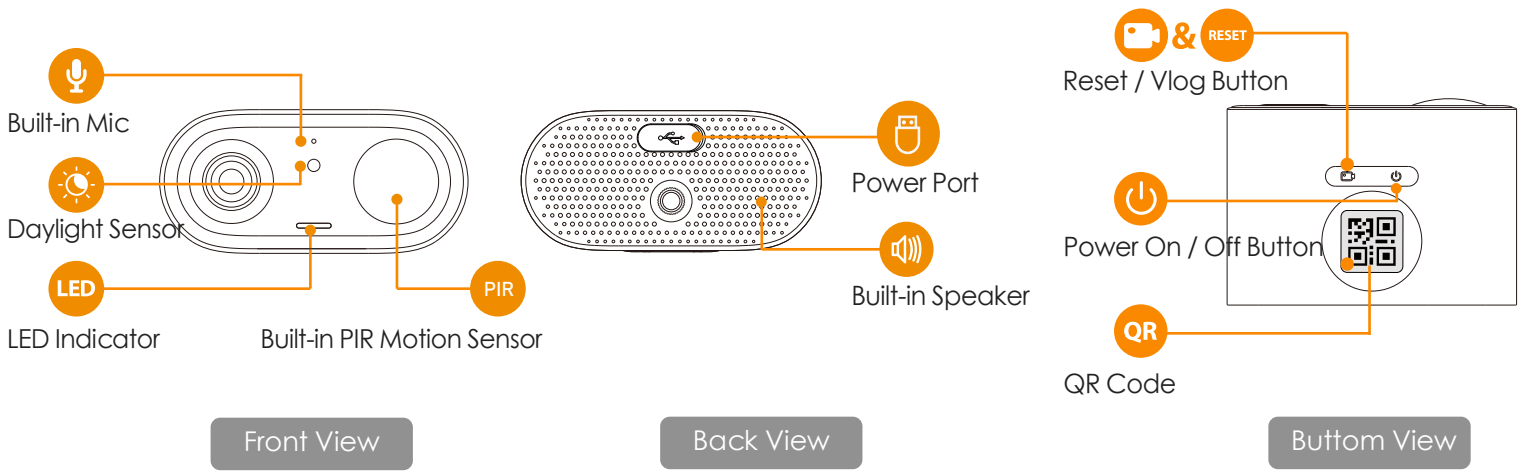

Specifications

Camera

3MP(2304*1296)
Night Vision: 7m(23ft) Distance
2.8mm Fixed Lens
Field of View : 98° (H), 54° (V), 121° (D)

Video & Audio

Video Compression : H.265
Up to 15fps Frame Rate
8x Digital Zoom
Two-way Audio

Notice Management

Motion Detection
Human Detection
Configurable Region
Work mode

Storage

Local Storage: Internal Storage(4GB eMMC)
Secure Local Storage. No monthly fee.
Cloud Storage: Imou Subscription Plan
Record, view, and save events in your Imou app with a 365 day trial of the Imou Subscription Plan.

Network

Wi-Fi:IEEE802.11b/g/n,50m Open Field
Imou App: iOS, Android

Auxiliary Interface

Built-in Mic & Speaker
Power on / off Button
Vlog / Reset Button

General

DC 5V 2A Power / Imou Solar Panel Supply
Power Consumption:< 3.5W
Operating Temperature:-20°C~+50°C (-4°F~122°F)
Charging Temperature:-0°C~+45°C (32°F~112°F)
Camera Dimensions: 123×57×147mm (4.84×2.24× 5.78 inch)
Camera Weight: 210g
FCC,CE,IC ID,UKCA,RCM,WWA

What's in the box

- 1x Camera
- 1x Quick Start Guide
- 1x Power Cable
- 1x Mounting Template
- 1x Tape
- 1x Mounting Bracket
- 3x Expansion Screw
- 1x Magnetic Accessory