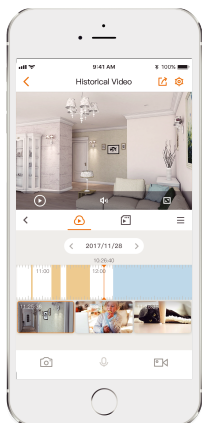

Imou

Cell Go

IPC-B32P-V2
IPC-B32N-V2

* With magnetic accessory

3MP H.265 Wi-Fi Battery Camera

The Cell Go is a 100% wire-free rechargeable camera that delivers well-rounded home protection for up to 120 days on one single charge. 2K , IP65 Weatherproof , Night Vision , Compatible with Amazon Alexa, No monthly fee. Easy wireless installation—no need to connect your security camera to electrical wiring.

-  **3MP QHD Video**
See more details than 1080P
-  **100% Wire-Free**
Supports 2.4 GHz Wi-Fi, Free of network cabling and power wiring hassles
-  **Rechargeable Battery**
DC 5V Power Supply Rechargeable Battery Power
-  **Built-in Siren**
Scare away unwelcome visitors with built-in siren
-  **PIR Detection**
High quality passive PIR detector for reducing false alerts
-  **Low-Battery Notifications**
Informs you when battery level goes down to 20%,10%, so you can charge it in time.
-  **Two-way Talk**
Using variable sound when taking real-time talk with people in front of the camera
-  **Human Detection**
Quickly find human targets in your home
-  **Privacy Mode**
Device goes to sleep to protect your personal privacy
-  **IP65**
Weatherproof for outdoor conditions
-  **Internal Storage**
Built-in 4 GB eMMC Storage
-  **Works with Solar Panel**
Works with Imou Solar Panel for battery charging

Camera

3MP(2304*1296)
 Night Vision: 7m(23ft) Distance
 2.8mm Fixed Lens
 Field of View : 98° (H), 54° (V), 121° (D)

Video & Audio

Video Compression : H.265
 Up to 15fps Frame Rate
 8x Digital Zoom
 Two-way Audio