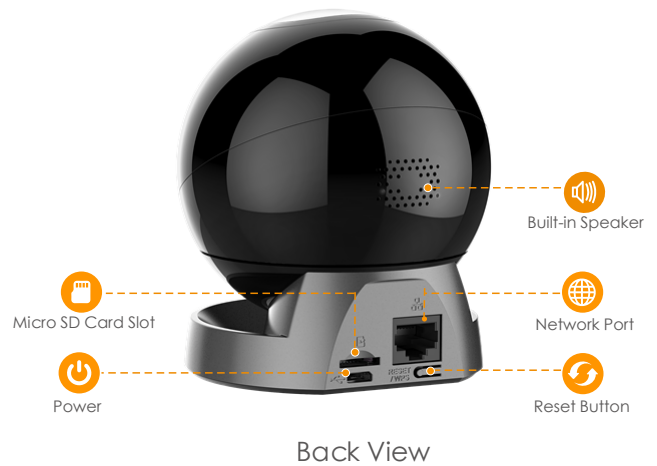

Specifications

Camera

1/2.7" 4 Megapixel Progressive CMOS
4MP (2560 x 1440)
Night Vision: 10m(33ft) Distance
3.6mm Fixed Lens
Field of View : 92° (H), 48° (V), 109° (D)
355° Pan & 0~90° Tilt

Video & Audio

Video Compression : H.265/H.264
Up to 25/30fps Frame Rate
16x Digital Zoom
Two-way Audio

Notice Management

Motion Detection
Human Detection
Configurable Region
Abnormal Sound Alarm

Network

1 x 100Mbps Ethernet Port
Wi-Fi:IEEE802.11b/g/n,50m Open Field
Imou App: iOS, Android
Onvif

Auxiliary Interface

Micro SD Card Slot (up to 256GB)
Built-in Mic & Speaker
Reset Button

General

DC 5V1.5A Power Supply
Power Consumption:<5.5W
Working Environment:-10° C~+45° C, Less Than 95%RH
Dimensions: 90 x 90 x 107.4mm (3.5 x 3.5 x 4.3inch)
Weight: 275g (0.60lb)
CE, FCC

What's in the box

- 1x Camera
- 1x Quick Start Guide
- 1x Power Adapter
- 1x USB Cable
- 1x Screw Package
- 1x Quick Installation Board
- 1x Installation Position Map