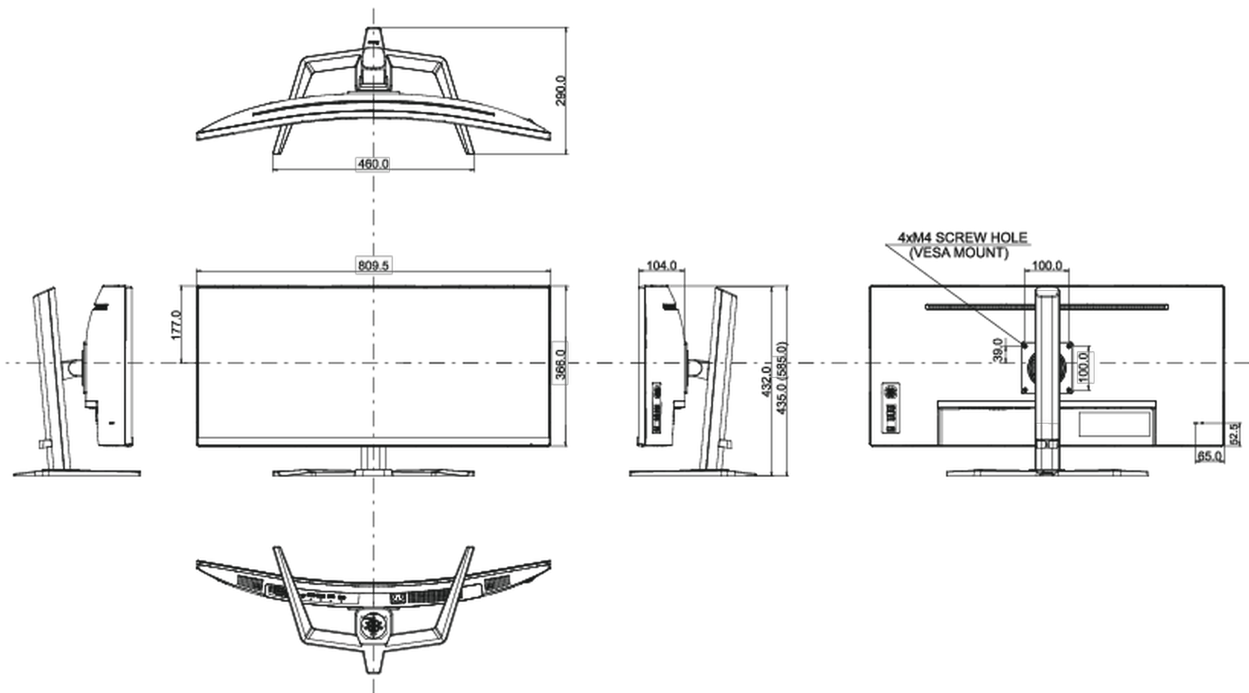

04 MECHANICAL

Display position adjustments	height, tilt
Height adjustment	150mm
Tilt angle	23° up; 5° down
VESA mounting	100 x 100mm

05 ACCESSORIES INCLUDED

Cables	power (1.8m), USB (1.8m), HDMI (1.8m), DP
Other	quick start guide, safety guide

08 DIMENSIONS / WEIGHT

Product dimensions W x H x D	809.5 x 435 (585) x 290mm
Box dimensions W x H x D	900 x 480 x 236mm
Weight (without box)	9.4kg
Weight (without stand)	6.7kg
Weight (with box)	12.4kg
EAN code	4948570124251