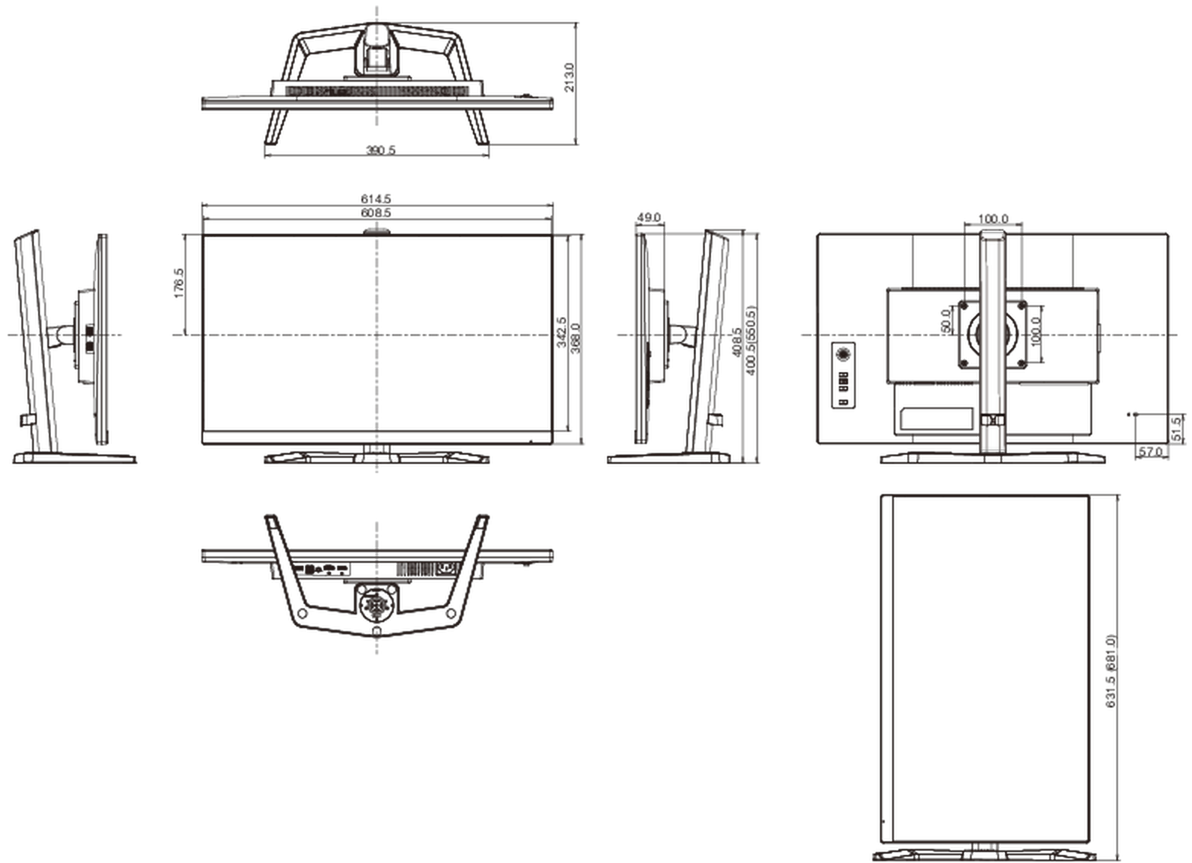

04 MECHANICAL

Display position adjustments	height, pivot (rotation), tilt
Height adjustment	150mm
Rotation (PIVOT function)	90°
Swivel stand	90°; ° left; 45° right

Tilt angle 23° up; 5° down

VESA mounting 100 x 100mm

REACH SVHC above 0.1%: Lead

08 DIMENSIONS / WEIGHT

Product dimensions W x H x D 614.5 x 400.5 (550.5) x 213mm

Box dimensions W x H x D 690 x 432 x 168mm

Weight (without box) 5.4kg

Weight (with box) 7.5kg

EAN code 4948570124442