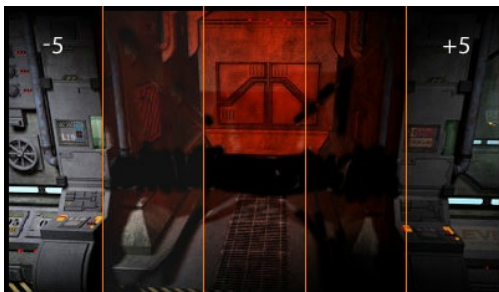

Control the game with the 27" GB2795HSU Gold Phoenix 280Hz VA monitor

The G-Master GB2795HSU-B1 is crafted to help you unleash your full gaming potential. With FreeSync Premium for smooth, tear-free gameplay and a 280Hz refresh rate, every movement feels fast and fluid. The 27" VA panel delivers clear, sharp visuals, while the 0.2ms response ensures you stay ahead in every game, without ever being held back by your gear. For added ergonomic comfort, the monitor includes a 150mm height-adjustable stand to fit your setup perfectly.

Black Tuner

The users can adjust the brightness and the dark shades with the Black Tuner, giving greater viewing performance in shadowed areas and helping to spot the enemy earlier.

FreeSync™ Premium Technology

This monitor guarantees low input latency and low framerate compensation putting an end to any tearing or stuttering issues at virtually any framerate.

01 DISPLAY CHARACTERISTICS

Diagonal	27", 68.6cm
Panel	VA
Native resolution	1920 x 1080 @280Hz (2.1 megapixel Full HD, DisplayPort)
Aspect ratio	16:9
Panel brightness	300 cd/m ²
Static contrast	4000:1
Advanced contrast	80M:1
Response time (MPRT)	0.2ms
Viewing zone	horizontal/vertical: horizontal°/vertical 178°, right/left: 0°/0°, up/down: 0°/0°
Colour support	16.7mIn 8bit
Horizontal Sync	30 - 292kHz
Viewable area W x H	597.9 x 336.3mm, 23.5 x 13.2"
Pixel pitch	0.311mm
Colour	matte, black