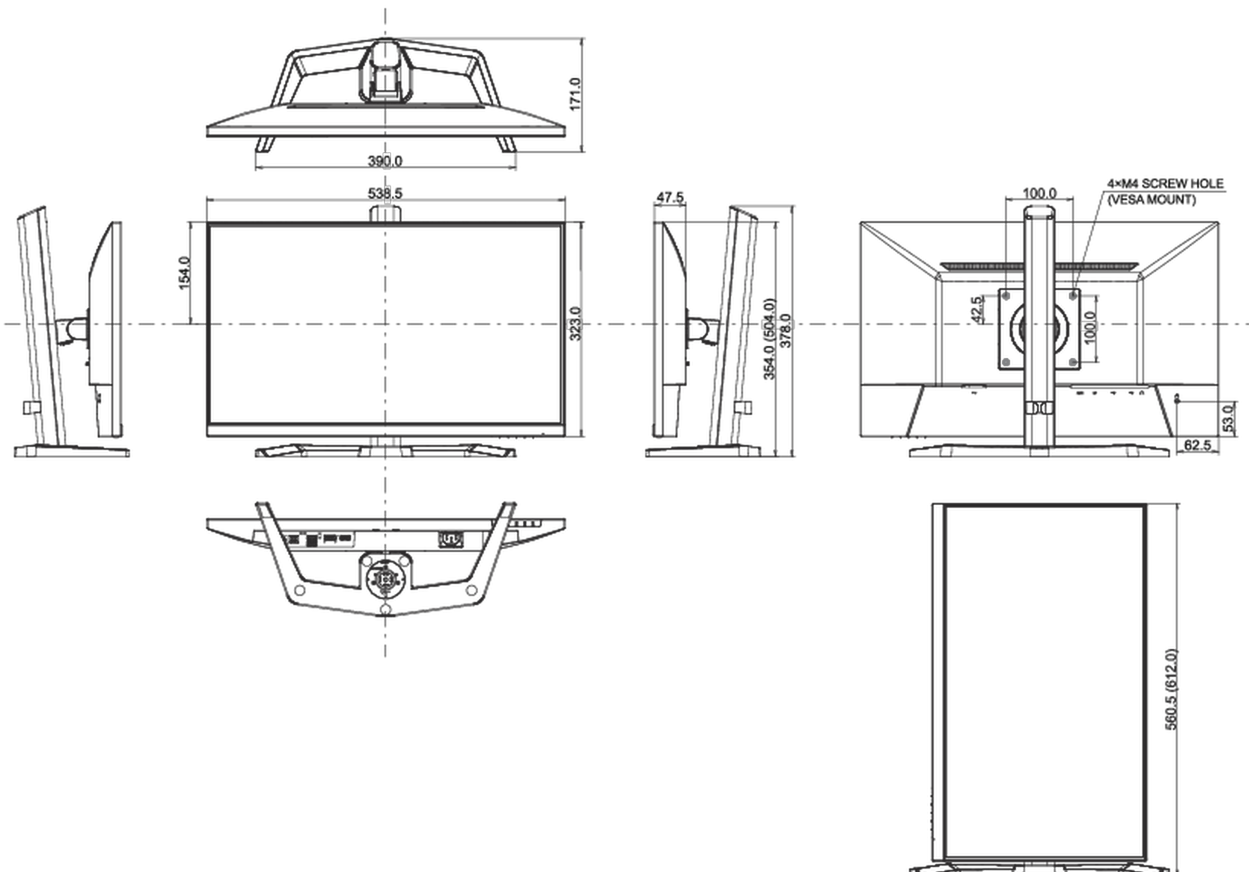

Cable management system

yes

05 ACCESSORIES INCLUDED

Cables

power, USB (1,5m), HDMI (1,5m)

Other

quick start guide, safety guide

06 POWER MANAGEMENT

Power supply unit

internal

Power supply

AC 50 - 60V, 100/240Hz

Power usage

18W typical, 0.5W stand by, 0.3W off mode

07 SUSTAINABILITY

Regulations

CE, TÜV-Bauart, EAC, VCCI-B, PSE, RoHS support, ErP, WEEE, REACH, UKCA

Energy efficiency class (Regulation (EU) 2017/1369)

E

REACH SVHC

above 0.1%: Lead

08 DIMENSIONS / WEIGHT

Product dimensions W x H x D

538.5 x 504 x 171mm

Box dimensions W x H x D

615 x 126 x 405mm

Weight (without box)

4.4kg

Weight (with box)

5.9kg

EAN code

4948570122745