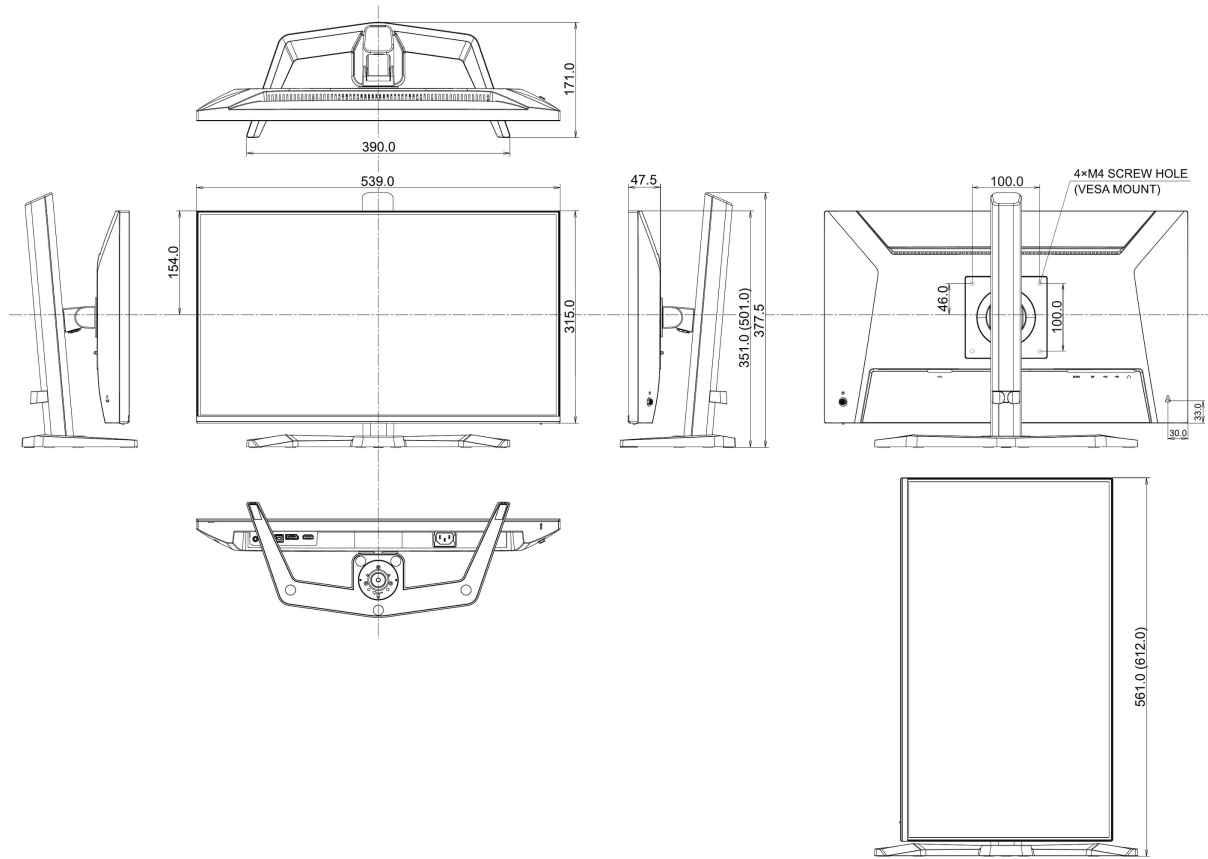

04 MECHANICAL

Display position adjustments	height, pivot (rotation), swivel, tilt
Height adjustment	150mm
Rotation (PIVOT function)	90°
Swivel stand	45°; 45° left; 45° right
Tilt angle	23° up; 5° down

VESA mounting	100 x 100mm
Cable management system	yes

05 ACCESSORIES INCLUDED

Cables	power (1.5m), USB (1.5m), HDMI (1.5m)
Other	quick start guide, safety guide

06 POWER MANAGEMENT

Power supply unit	internal
Power supply	AC 100 - 240V, 50/60Hz
Power usage	12W typical, 0.5W stand by, 0.3W off mode

Product dimensions W x H x D	539 x 351 (501) x 390mm
Box dimensions W x H x D	685 x 395 x 126mm
Weight (without box)	4.6kg
Weight (with box)	5.9kg
EAN code	4948570126323

All trademarks and registered trademarks acknowledged. E & O E. Specification subject to change without notice. All LCD's comply with ISO-9241-307:2008 in connection with pixel defects.