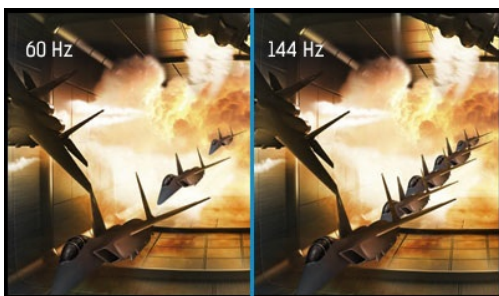

Get ahead with the GB2441HSU Black Hawk monitor with IPS Panel Technology and 1ms MPRT

Indulge in exceptional gaming excellence with the 24" GB2441HSU monitor. This display boasts cutting-edge IPS panel technology, a 144Hz refresh rate, and an ultra-swift 1ms MPRT response time. Elevate your gaming adventure to the next level, thanks to FreeSync Technology and the Black Tuner function, ensuring crystal-clear visibility even in the darkest scenes. In addition, equipped with a height adjustable stand (15cm).

Available also with fixed stand : [G-Master G2441HSU-B1](#)

144Hz

Rapid refresh rate and frame rate guarantee smooth, blur free and judder free graphics, with lower latency and lag improving response times for fast paced games. Especially suited to the fast pace games like FPS, racers, MOBA and sports where the 144Hz refresh rate delivers the crisp and sharp images needed to raise your game.

1ms

Fast response time is key to ultra-smooth gaming. It reduces ghosting and blurring providing the user with an improved graphic performance.

01 DISPLAY CHARACTERISTICS

Diagonal	23.8", 60.5cm
Panel	IPS, matte finish
Native resolution	1920 x 1080 @144Hz
Aspect ratio	16:9
Panel brightness	350 cd/m ²
Static contrast	1500:1
Advanced contrast	80M:1
Response time (MPRT)	1ms
Viewing zone	horizontal/vertical: 178°/178°, right/left: 89°/89°, up/down: 89°/89°
Colour support	16.7mln
Horizontal Sync	30 - 163kHz
Viewable area W x H	527 x 296.5mm, 20.7 x 11.7"
Pixel pitch	0.2745mm
Colour	matte, black