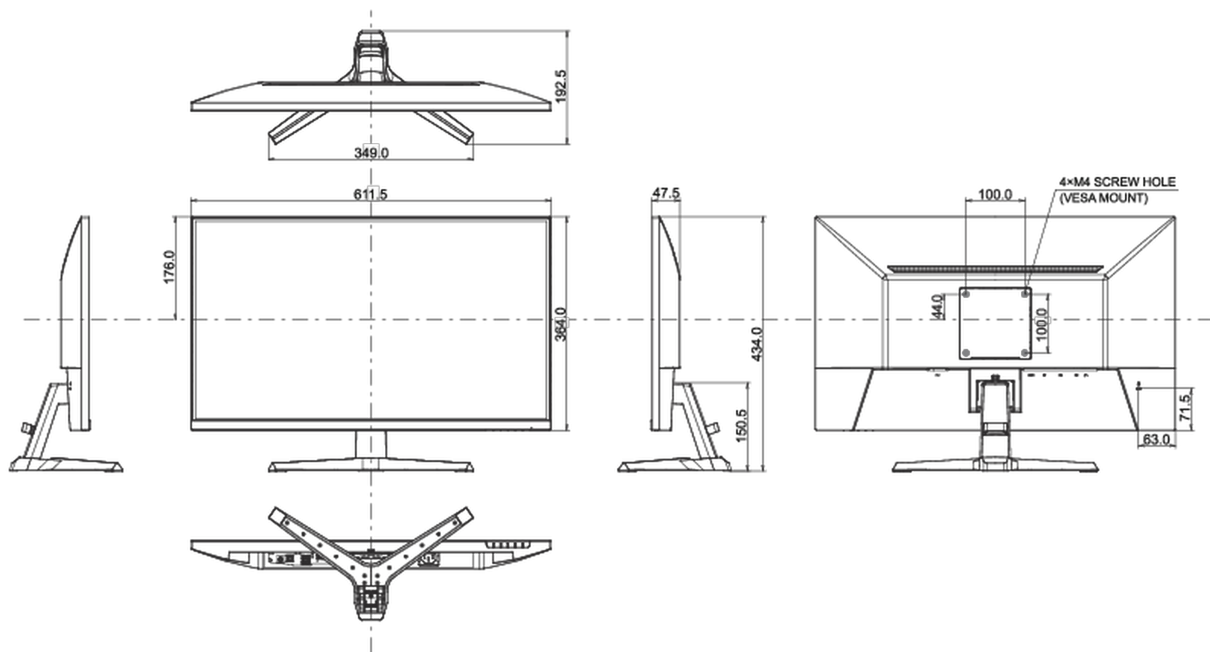

Other

quick start guide, safety guide

06 POWER MANAGEMENT

Power supply unit

internal

Power supply

AC 50 - 60V, 100/240Hz

Power usage

22W typical, 0.5W stand by, 0.3W off mode

07 SUSTAINABILITY

Regulations

CE, TÜV-Bauart, EAC, VCCI-B, PSE, RoHS support, ErP, WEEE, REACH, UKCA

Energy efficiency class (Regulation (EU) 2017/1369)

E

08 DIMENSIONS / WEIGHT

Product dimensions W x H x D

611.5 x 434 x 192.5mm

Box dimensions W x H x D

688 x 465 x 125mm

Weight (without box)

3.9kg

Weight (with box)

5.4kg

EAN code

4948570122752

All trademarks and registered trademarks acknowledged. E & O E. Specification subject to change without notice. All LCD's comply with ISO-9241-307:2008 in connection with pixel defects.