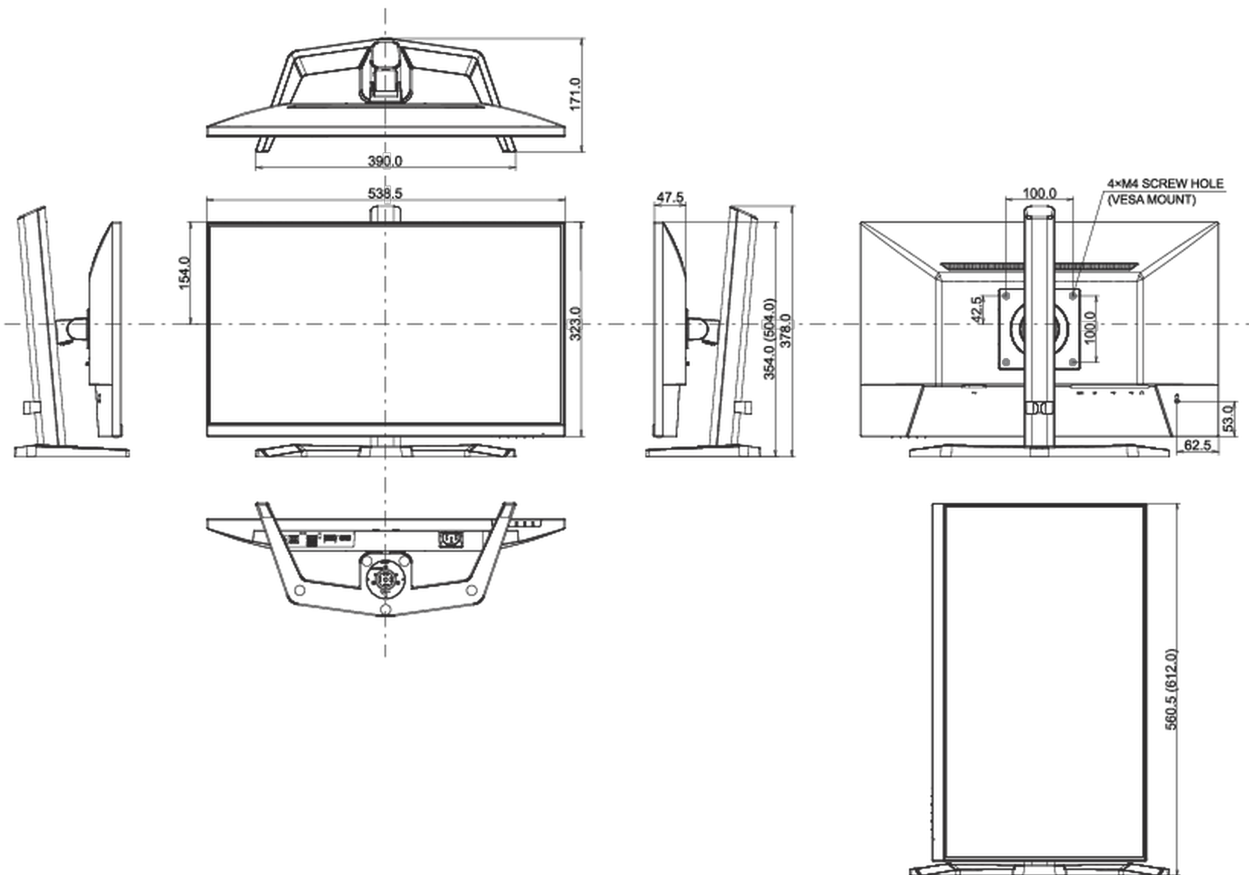

01 DISPLAY CHARACTERISTICS

Diagonal	23.8", 60.5cm
Panel	IPS, matte finish
Native resolution	1920 x 1080 @100Hz (2.1 megapixel Full HD)
Aspect ratio	16:9
Panel brightness	300 cd/m ²
Static contrast	1300:1
Advanced contrast	80M:1
Response time (MPRT)	1ms
Viewing zone	horizontal/vertical: 178°/178°, right/left: 89°/89°, up/down: 89°/89°
Colour support	16.7mln
Horizontal Sync	30 - 110kHz
Viewable area W x H	527 x 296.5mm, 20.7 x 11.7"
Pixel pitch	0.275mm
Colour	matte, black

04 MECHANICAL

Display position adjustments	tilt
Tilt angle	22° up; 4° down
VESA mounting	100 x 100mm
Cable management system	yes

05 ACCESSORIES INCLUDED

Cables	power, USB, HDMI
--------	------------------

08 DIMENSIONS / WEIGHT

Product dimensions W x H x D	538.5 x 397 x 192.5mm
Box dimensions W x H x D	615 x 126 x 405mm
Weight (without box)	3kg
Weight (with box)	4.4kg
EAN code	4948570124701

All trademarks and registered trademarks acknowledged. E & O E. Specification subject to change without notice. All LCD's comply with ISO-9241-307:2008 in connection with pixel defects.