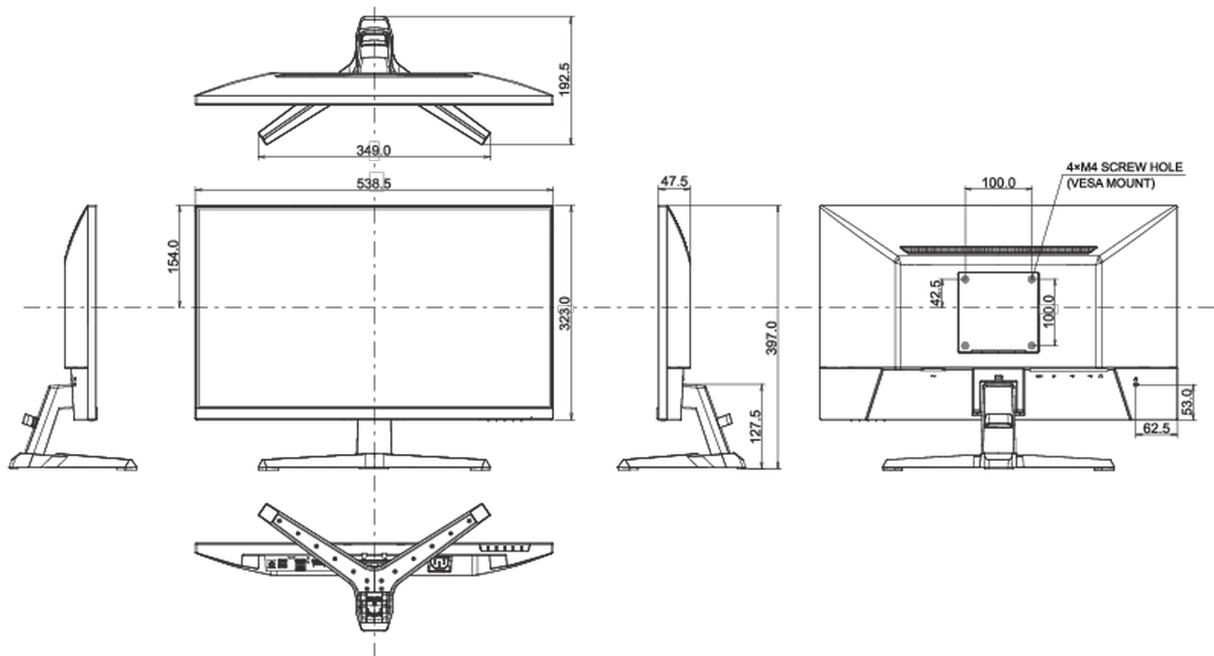

Diagonal	24", 60.5cm
Panel	IPS, matte finish
Native resolution	1920 x 1080 @100Hz (2.1 megapixel Full HD)
Aspect ratio	16:9
Panel brightness	250 cd/m ²
Static contrast	1300:1
Advanced contrast	80M:1
Response time (MPRT)	1ms
Viewing zone	horizontal/vertical: 178°/178°, right/left: 89°/89°, up/down: 89°/89°
Colour support	16.7mln
Horizontal Sync	30 - 110kHz
Viewable area W x H	527.04 x 296.46mm, 20.75 x 11.67"
Pixel pitch	0.275mm
Colour	matte, black

04 MECHANICAL

Display position adjustments	tilt
Tilt angle	22° up; 4° down
VESA mounting	100 x 100mm
Cable management system	yes

05 ACCESSORIES INCLUDED

Cables	power, USB, HDMI
--------	------------------

Other

quick start guide, safety guide

06 POWER MANAGEMENT

Power supply unit	internal
Power supply	AC 50 - 60V, 100/240Hz
Power usage	18W typical, 0.5W stand by, 0.3W off mode

07 SUSTAINABILITY

Regulations	CE, TÜV-Bauart, EAC, VCCI-B, PSE, RoHS support, ErP, WEEE, REACH, UKCA
Energy efficiency class (Regulation (EU) 2017/1369)	E
REACH SVHC	above 0.1%: Lead

08 DIMENSIONS / WEIGHT

Product dimensions W x H x D	538.5 x 397 x 192.5mm
Box dimensions W x H x D	615 x 126 x 405mm
Weight (without box)	3kg
Weight (with box)	4.4kg
EAN code	4948570122738

All trademarks and registered trademarks acknowledged. E & O E. Specification subject to change without notice. All LCD's comply with ISO-9241-307:2008 in connection with pixel defects.